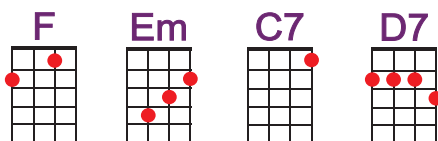

# DREAM

by Felice and Boudleaux Bryant

The first version the Everly Brothers recorded was laid down in just two takes on March 6, 1958

The original featured Chet Atkins on guitar and Floyd Cramer on piano

This song repeats this **Chord Progression** many times over

Ukulele Club of Santa Cruz • June 2006  
Songs of The Everly Brothers

C Am Dm G7  
When I want you in my arms  
C Am Dm G7  
When I want you and all your charms  
C Am  
Whenever I want you  
F G7 C Am F G7  
All I have to do is dream, dream, dream, dream, dream, dream

C Am Dm G7  
When I feel blue in the night  
C Am Dm G7  
And I need you to hold me tight  
C Am  
Whenever I want you  
F G7 C F C > C7  
All I have to do is dream

F Em  
I can make you mine, taste your lips of wine  
Dm G7 C > C7  
anytime night or day  
F Em  
Only trouble is... gee whiz  
D7 G7  
I'm dreaming my life away

C Am Dm G7  
I need you so that I could die  
C Am Dm G7  
I love you so and that is why  
C Am F G7 C F C  
Whenever I want you all I have to do is dream