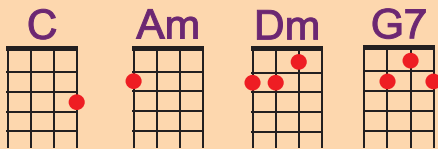

# DREAM

by Felice and Boudleaux Bryant

The first version the Everly Brothers recorded was laid down in just two takes on March 6, 1958

The original featured Chet Atkins on guitar and Floyd Cramer on piano

This song repeats this **Chord Progression** many times over

Ukulele Club of Santa Cruz • June 2006  
Songs of The Everly Brothers

C Am Dm G7  
When I want you in my arms  
C Am Dm G7  
When I want you and all your charms  
C Am  
Whenever I want you  
F G7 C Am F G7  
All I have to do is dream, dream, dream, dream, dream, dream

C Am Dm G7  
When I feel blue in the night  
C Am Dm G7  
And I need you to hold me tight  
C Am  
Whenever I want you  
F G7 C F C > C7  
All I have to do is dream

F Em  
I can make you mine, taste your lips of wine  
Dm G7 C > C7  
anytime night or day  
F Em  
Only trouble is... gee whiz  
D7 G7  
I'm dreaming my life away

C Am Dm G7  
I need you so that I could die  
C Am Dm G7  
I love you so and that is why  
C Am F G7 C F C  
Whenever I want you all I have to do is dream