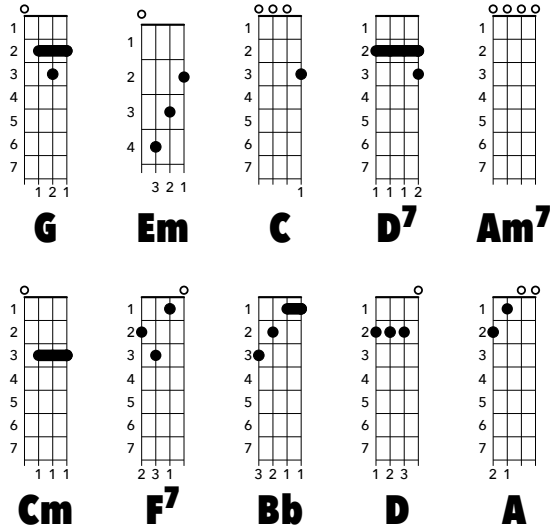

400K - Blue moon (in G)

F Major

Lorenz Hart, Richard Rogers
Ukulele Low G tuning

Intro

G Em C D7
1 - 2 - 3 - 4, 1 - 2 - 3 - 4, (x2)

Verse 1

G Em
Blue moon,

C D7 G Em
You saw me standing a - lone,

C D7 G Em
Without a dream in my heart,

C D7 G Em C D7
Without a love of my own.

Verse 2

G **Em**
Blue moon,
C **D7** **G** **Em**
You knew just what I was there for,
C **D7** **G** **Em**
You heard me saying a pray'r for,
C **D7** **G**
Someone I really could care for.

Bridge

Am7 **D7** **G**
And then there suddenly app - eared be - fore me,
Am7 **D7** **G**
The only one my arms will ever hold.
Cm **F7** **Bb**
I heard some - body whisper please a - dore me,
D **A** **Am7** **D7**
And when I looked the moon had turned to gold.

Verse 3

G **Em**
Blue moon,
C **D7** **G** **Em**
Now I'm no longer a - lone,
C **D7** **G** **Em**
Without a dream in my heart,
C **D7** **G**
Without a love of my own.

Ending

C **D7** **G**
without a love of my own. (Repeat)