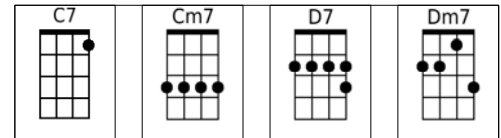

Some Day When I'm Awfully Low

F Dm7 Gm7 C7
Some day, when I'm awfully low,

Am7 D7
When the world is cold,

Gm7 C7 F Dm7
I will feel a glow just thinking of you.

Gm7 C7 F
And the way you look tonight.

F Dm7 Gm7 C7
Yes you're love - ly, with your smile so warm

Am7 D7
And your cheeks so soft,

Gm7 C7 F Dm7
There is nothing for me but to love you,

Gm7 C7 F
And the way you look tonight.

Ab A Bbm7 Eb7
With each word your tenderness grows,

Cm7 B Bbm7 Eb7
Tearing my fear apart

Cm7 F7 Bbm7 Eb7
And that laugh that wrinkles your nose,

Ab C Gm7 C7
It touches my foolish heart.

F Dm7 Gm7 C7
Love - ly, Never, ever change.

Am7 D7
Keep that breathless charm.

Gm7 C7 F Dm7
Won't you please arrange it? 'Cause I love you ...