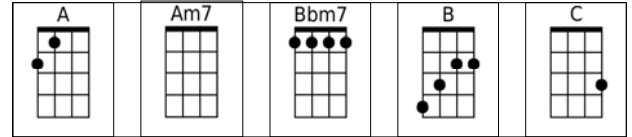

Some Day When I'm Awfully Low

F Dm7 Gm7 C7
Some day, when I'm awfully low,

Am7 D7
When the world is cold,

Gm7 C7 F Dm7
I will feel a glow just thinking of you.

Gm7 C7 F
And the way you look tonight.

F Dm7 Gm7 C7
Yes you're love - ly, with your smile so warm

Am7 D7
And your cheeks so soft,

Gm7 C7 F Dm7
There is nothing for me but to love you,

Gm7 C7 F
And the way you look tonight.

Ab A Bbm7 Eb7
With each word your tenderness grows,

Cm7 B Bbm7 Eb7
Tearing my fear apart

Cm7 F7 Bbm7 Eb7
And that laugh that wrinkles your nose,

Ab C Gm7 C7
It touches my foolish heart.

F Dm7 Gm7 C7
Love - ly, Never, ever change.

Am7 D7
Keep that breathless charm.

Gm7 C7 F Dm7
Won't you please arrange it? 'Cause I love you ...