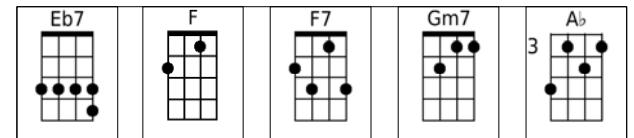

Some Day When I'm Awfully Low

F Dm7 Gm7 C7
Some day, when I'm awfully low,

Am7 D7
When the world is cold,

Gm7 C7 F Dm7
I will feel a glow just thinking of you.

Gm7 C7 F
And the way you look tonight.

F Dm7 Gm7 C7
Yes you're love - ly, with your smile so warm

Am7 D7
And your cheeks so soft,

Gm7 C7 F Dm7
There is nothing for me but to love you,

Gm7 C7 F
And the way you look tonight.

Ab A Bbm7 Eb7
With each word your tenderness grows,

Cm7 B Bbm7 Eb7
Tearing my fear apart

Cm7 F7 Bbm7 Eb7
And that laugh that wrinkles your nose,

Ab C Gm7 C7
It touches my foolish heart.

F Dm7 Gm7 C7
Love - ly, Never, ever change.

Am7 D7
Keep that breathless charm.

Gm7 C7 F Dm7
Won't you please arrange it? 'Cause I love you ...