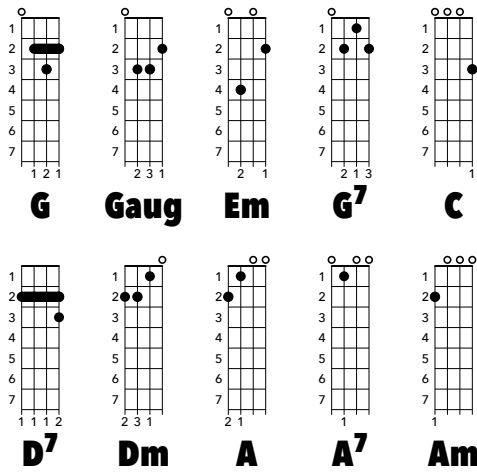

006U1 - Raining in my heart

G Major

Felice Bryant, Boudleaux Bryant
Ukulele Low G tuning

Intro

G **G**
1-2-3-4, 1-2-3-4

Verse 1

G **Gaug**
The sun is out, the sky is blue,
Em **G⁷**
There's not a cloud to spoil the view,
C **D⁷** **G**
But it's raining, raining in my heart.
D⁷

Verse 2

G **Gaug**
The weatherman says "Clear today",
Em **G⁷**
He doesn't know you've gone a - way,
C **D⁷** **G** **G**
And it's raining, raining in my heart.

Dm **G⁷** **C**
Oh miser - y, miser - y,
A **A⁷** **Am**
What's gonna be - come of me.
D⁷

Verse 3

G **Gaug**
I tell my blues they mustn't show,
Em **G⁷**
But soon the tears are bound to flow,
C **D⁷** **G**
'Cause it's raining, raining in my heart.
G⁷

Ending

C **D⁷** **G**
Yes, its raining, raining in my heart.