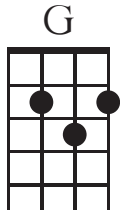

Am G
As I walk along I wonder
F
what went wrong with our love
E7
a love that was so strong

Am
and as I still walk on
G F
I think of the things we've done together
E7
while our hearts were young

A
I'm a walkin' in the rain
F#m
tears a fallin' and I feel the pain

Runaway

A
Wishin' you were here by me
F#m
to end this misery
A
and I wonder

Del Shannon

F#m
I wa-wa-wa-wa-wonder
A
Why
F#m
why-why-why-why-why she ran away

Hey!
Almost
the
same!!

D E7
And I wonder where she will stay

A
My little runaway
D A
My run run run run runaway

E7 Repeat once from the top

And after 2nd time through finish with

D A
My run run run run runaway
D A
My run run run run runaway
D A
My run run run run runaway