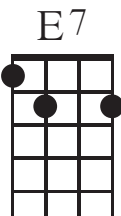

Am G
As I walk along I wonder
F
what went wrong with our love
E7
a love that was so strong

Am
and as I still walk on
G F
I think of the things we've done together
E7
while our hearts were young

A
I'm a walkin' in the rain
F#m
tears a fallin' and I feel the pain

Runaway

A
Wishin' you were here by me
F#m
to end this misery
A
and I wonder

Del Shannon

F#m
I wa-wa-wa-wa-wonder
A
Why
F#m
why-why-why-why-why she ran away

Hey!
Almost
the
same!!

D E7
And I wonder where she will stay

A
My little runaway
D A
My run run run run runaway

E7 Repeat once from the top

And after 2nd time through finish with

D A
My run run run run runaway
D A
My run run run run runaway
D A
My run run run run runaway