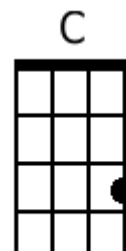

Sea Cruise - Frankie Ford (Huey Piano Smith 1959)

C F C F G G7

^C Old man rhythm is in my shoes,
^C No use t'sittin' and a'singin' the blues
^{G7} So be my guest, you got nothin' to lose
^C Won't ya let me take you on a sea cruise?

- Chorus -

^C Oo-ee, ^C oo-ee baby, ^C oo-ee, ^C oo-ee baby, ^G oo-ee, ^G oo-ee baby
^C Won't ya let me take you on a sea cruise?

^F Feel like jumpin' baby won't ya join me please?
^F I don't like beggin' but now I'm on bended knees ^G ^{G7}
^C I got to get t'rockin get my hat off the rack,
^C I got to boogie woogie like a knife in the back
^G So be my guest, you got nothin' to lose
^C Won't ya let me take you on a sea cruise?

- Chorus -

F C F G G7

^C I got to get t'movin' baby I ain't lyin',
^C My heart is beatin' rhythm and it's right on time
^G So be my guest, you got nothin' to lose
^C Won't ya let me take you on a sea cruise?