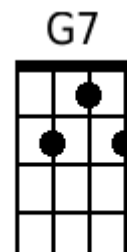

Sea Cruise - Frankie Ford (Huey Piano Smith 1959)

C F C F G G7

^C Old man rhythm is in my shoes,
^C No use t'sittin' and a'singin' the blues
^{G7} So be my guest, you got nothin' to lose
^C Won't ya let me take you on a sea cruise?

- Chorus -

^C Oo-ee, ^C oo-ee baby, ^C oo-ee, ^C oo-ee baby, ^G oo-ee, ^G oo-ee baby
^C Won't ya let me take you on a sea cruise?

^F Feel like jumpin' baby won't ya join me please?
^F I don't like beggin' but now I'm on bended knees ^G ^{G7}
^C I got to get t'rockin get my hat off the rack,
^C I got to boogie woogie like a knife in the back
^G So be my guest, you got nothin' to lose
^C Won't ya let me take you on a sea cruise?

- Chorus -

F C F G G7

^C I got to get t'movin' baby I ain't lyin',
^C My heart is beatin' rhythm and it's right on time
^G So be my guest, you got nothin' to lose
^C Won't ya let me take you on a sea cruise?