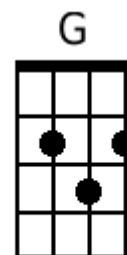

Sea Cruise - Frankie Ford (Huey Piano Smith 1959)

C F C F G G7

^C Old man rhythm is in my shoes,
^C No use t'sittin' and a'singin' the blues
^{G7} So be my guest, you got nothin' to lose
^C Won't ya let me take you on a sea cruise?

- Chorus -

^C Oo-ee, ^C oo-ee baby, ^C oo-ee, ^C oo-ee baby, ^G oo-ee, ^G oo-ee baby
^C Won't ya let me take you on a sea cruise?

^F Feel like jumpin' baby won't ya join me please?
^F I don't like beggin' but now I'm on bended knees ^G ^{G7}
^C I got to get t'rockin get my hat off the rack,
^C I got to boogie woogie like a knife in the back
^G So be my guest, you got nothin' to lose
^C Won't ya let me take you on a sea cruise?

- Chorus -

F C F G G7

^C I got to get t'movin' baby I ain't lyin',
^C My heart is beatin' rhythm and it's right on time
^G So be my guest, you got nothin' to lose
^C Won't ya let me take you on a sea cruise?