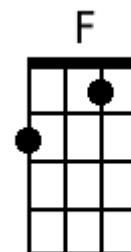

Sea Cruise - Frankie Ford (Huey Piano Smith 1959)

C F C F G G7

^C Old man rhythm is in my shoes,
^C No use t'sittin' and a'singin' the blues
^{G7} So be my guest, you got nothin' to lose
^C Won't ya let me take you on a sea cruise?

- Chorus -

^C Oo-ee, ^C oo-ee baby, ^C oo-ee, ^C oo-ee baby, ^G oo-ee, ^G oo-ee baby
^C Won't ya let me take you on a sea cruise?

^F Feel like jumpin' baby won't ya join me please?
^F I don't like beggin' but now I'm on bended knees ^G ^{G7}
^C I got to get t'rockin get my hat off the rack,
^C I got to boogie woogie like a knife in the back
^G So be my guest, you got nothin' to lose
^C Won't ya let me take you on a sea cruise?

- Chorus -

F C F G G7

^C I got to get t'movin' baby I ain't lyin',
^C My heart is beatin' rhythm and it's right on time
^G So be my guest, you got nothin' to lose
^C Won't ya let me take you on a sea cruise?