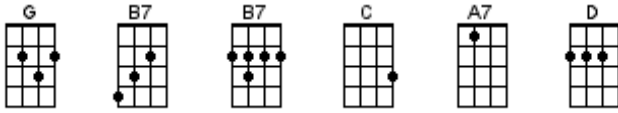

Sea of Love

Intro: G B7 C A7 G// C// G// D//

G B7
Come with me, my love

C A7
To the sea, the sea of love

G A7 G C G D
I want to tell you how much I love you

G B7
Do you remember when we met

C A7
That's the day I knew you were my pet

G A7 G C G D
I want to tell you how much I love you

D C D C B7 D
Come with me, to the sea of love!

G B7
Do you remember when we met

C A7
That's the day I knew you were my pet

G A7 G C G D
I want to tell you how much I love you

Repeat song. End with:

G A7 C G
I want to tell you how much I love you-oo!