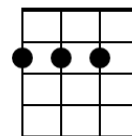

Shenandoah – G

(Each chord symbol = 4 beats unless otherwise noted 4/4 time. SN= low D)

G   **G**   **C// G**   **G**
Oh Shenandoah I long to see you

C   **D**   **G**   **G**
A-a way you rolling river

C   **Em**   **D// C//**   **Cm**
Oh Shenandoah I long to hear you

G   **Em**   **Bm**   **Bm//**
Away I'm bound away

Bm//   **G**   **D//G**   **G**
Across the wide Missou-ri

G   **G**   **G**   **C// G**   **G**
Been a long long time since I last saw you

C   **D**   **G**   **G**
A-a way you rolling river

C   **Em**   **D// C//**   **Cm**
Been a long long time since I last saw you

G   **Em**   **Bm**   **Bm//**
Away I'm bound away

Bm//   **G**   **D//G**   **G**
Across the wide Missou-ri

G   **G**   **C//**   **G**   **G**
Oh Shenandoah I'm bound to leave you

C   **D**   **G**   **G**
A-a way you rolling river

C   **Em**   **D// C//**   **Cm**
Oh Shenandoah I'll not deceive you

G   **Em**   **Bm**   **Bm//**
Away I'm bound away

Bm//   **G**   **D//G**   **G**
Across the wide Missou-ri

G   **Em**   **Bm**   **Bm//**
Away I'm bound away

Bm//   **G**   **D// G**   **G/**
Across the wide Missou-ri

G

C

D

Em

Cm

Bm