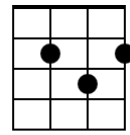

Shenandoah – G

(Each chord symbol = 4 beats unless otherwise noted 4/4 time. SN= low D)

G   **G**   **C// G**   **G**
Oh Shenandoah I long to see you

C   **D**   **G**   **G**
A-a way you rolling river

C   **Em**   **D// C//**   **Cm**
Oh Shenandoah I long to hear you

G   **Em**   **Bm**   **Bm//**
Away I'm bound away

Bm//   **G**   **D//G**   **G**
Across the wide Missou-ri

G   **G**   **G**   **C// G**   **G**
Been a long long time since I last saw you

C   **D**   **G**   **G**
A-a way you rolling river

C   **Em**   **D// C//**   **Cm**
Been a long long time since I last saw you

G   **Em**   **Bm**   **Bm//**
Away I'm bound away

Bm//   **G**   **D//G**   **G**
Across the wide Missou-ri

G   **G**   **C//**   **G**   **G**
Oh Shenandoah I'm bound to leave you

C   **D**   **G**   **G**
A-a way you rolling river

C   **Em**   **D// C//**   **Cm**
Oh Shenandoah I'll not deceive you

G   **Em**   **Bm**   **Bm//**
Away I'm bound away

Bm//   **G**   **D//G**   **G**
Across the wide Missou-ri

G   **Em**   **Bm**   **Bm//**
Away I'm bound away

Bm//   **G**   **D// G**   **G/**
Across the wide Missou-ri

G