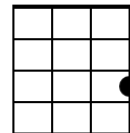

Shenandoah – G

(Each chord symbol = 4 beats unless otherwise noted 4/4 time. SN= low D)

G   **G**   **C// G**   **G**
Oh Shenandoah I long to see you

C   **D**   **G**   **G**
A-a way you rolling river

C   **Em**   **D// C//**   **Cm**
Oh Shenandoah I long to hear you

G   **Em**   **Bm**   **Bm//**
Away I'm bound away

Bm//   **G**   **D//G**   **G**
Across the wide Missou-ri

G   **G**   **G**   **C// G**   **G**
Been a long long time since I last saw you

C   **D**   **G**   **G**
A-a way you rolling river

C   **Em**   **D// C//**   **Cm**
Been a long long time since I last saw you

G   **Em**   **Bm**   **Bm//**
Away I'm bound away

Bm//   **G**   **D//G**   **G**
Across the wide Missou-ri

G   **G**   **C//**   **G**   **G**
Oh Shenandoah I'm bound to leave you

C   **D**   **G**   **G**
A-a way you rolling river

C   **Em**   **D// C//**   **Cm**
Oh Shenandoah I'll not deceive you

G   **Em**   **Bm**   **Bm//**
Away I'm bound away

Bm//   **G**   **D//G**   **G**
Across the wide Missou-ri

G   **Em**   **Bm**   **Bm//**
Away I'm bound away

Bm//   **G**   **D// G**   **G/**
Across the wide Missou-ri

G

C

D

Em

Cm

Bm