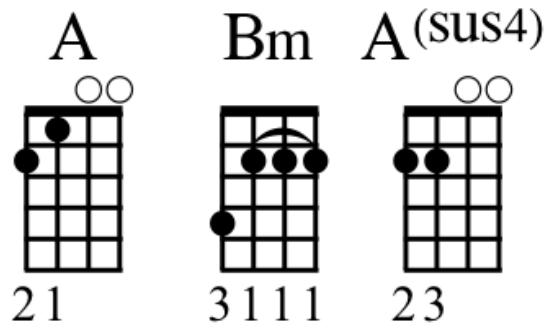

Tennessee Whiskey

Chris Stapleton

INTRO

A Bm Bm A Asus4 A

VERSE 1

A Bm
Used to spend my nights out in a barroom
Bm A Asus4 A
Liquor was the only love I've known
A Bm
But you rescued me from reaching for the bottle
Bm A Asus4 A
And brought me back from being too far gone

VERSE 2

A Bm
I've looked for love in all the same old places
Bm A Asus4 A
Found the bottom of a bottle always dry
A Bm
But when you poured out your heart I didn't waste it
Bm A Asus4 A
Cause there's nothing like your love to get me high

INTRO TAB

The intro tab consists of three systems of chords and fret numbers:

- System 1:** Chord A. Fret numbers: 0, 2, 0, 1, 4, 2, 4, 2, 0.
- System 2:** Chord Bm. Fret numbers: 3, 4, 2, 4, 4, 4.
- System 3:** Chord Bm and Chord A. Fret numbers: 5, 4, 2, 6, 4, 2, 0, 7, 0.