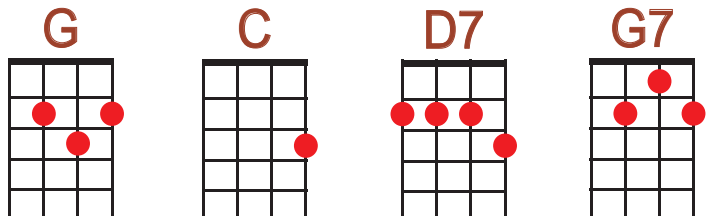

WHEN WILL I BE LOVED?

THE EVERLY BROTHERS

UKULELE CLUB OF SANTA CRUZ JUNE 2006 THE EVERLY BROTHERS

To play along with the original recording, use a Capo on the 4th Fret (Key of B)

G C D7 G C D7
 I---I'VE BEEN MADE BLUE, I---I'VE BEEN LIED TO,
 G C D7 G C D7
 WHE--EN WILL I BE LOVED?

G C D7 G C D7
 I---I'VE BEEN TURNED DOWN, I---I'VE BEEN PUSHED 'ROUND,
 G C D7 G G7
 WHE--EN WILL I BE LOVED?

C D7 C G C D7
 WHEN I MEET A NEW GIRL, THAT I WANT FOR MINE
 C D7 C D7
 SHE ALWAYS BREAKS MY HEART IN TWO, IT HAPPENS EVERY TIME

G C D7 G C D7
 I---I'VE BEEN CHEAT-ED, BE---EN MIS-TREAT-ED
 G C D7 G G7
 WHE--EN WILL I BE LOVED?

C D7 C G C D7
 WHEN I MEET A NEW GIRL, THAT I WANT FOR MINE
 C D7 C D7
 SHE ALWAYS BREAKS MY HEART IN TWO, IT HAPPENS EVERY TIME