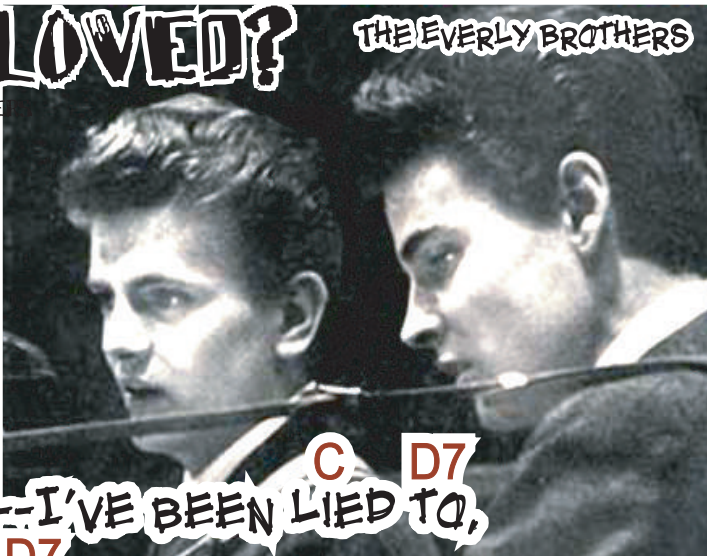

WHEN WILL I BE LOVED?

THE EVERLY BROTHERS

UKULELE CLUB OF SANTA CRUZ JUNE 2006 THE EVERLY BROTHERS

To play along with the original recording, use a Capo on the 4th Fret (Key of B)

G C D7 G C D7
 I---I'VE BEEN MADE BLUE, I---I'VE BEEN LIED TO,
 G C D7 G C D7
 WHE--EN WILL I BE LOVED?