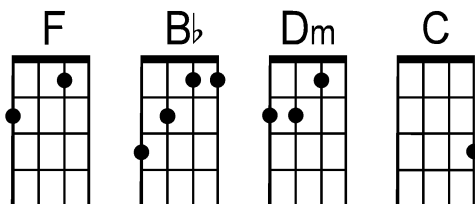

(You're the) Devil in Disguise

by Bernie Baum, Bill Giant and Florence Kaye (1963)

Chorus starts with a slow "Calypso" strum

Verse * is in Double-time with a "Rock-a-billy" feel.

Intro: (*Double-time) **Bb** . . . **C** . . . **F** \ --- --- ---
 (Bass c c c c c c c c)

. **F** **Dm**
 the devil in dis-guise-----, mm mm mm

Verse: * **F** **Dm**
 I thought that I was in Hea-ven, but I was su-re sur--prised

* **F** **Dm** **Bb** **C** **F** \ --- --- ---
 Hea-ven help me, I didn't see, the de-vil in your eyes.

Chorus: You look like an an-gel, (look like an an-gel) walk like an an-gel (walk like an an-gel)

Bb **C** **C** \
 Talk like an an-gel but I got wise-----

*(-----*tacit*-----) **F** **Dm**
 You're the devil in dis-guise Oh yes, you are-----

. **F** **Dm**
 the devil in dis-guise-----, mm mm mm

Instrumental: * F | Dm | F | Dm |
F | Dm | Bb . . . C . . . | F\

Ending: * (-----*tacit*-----) | F | Dm
You're the devil in dis-guise (Oh yes, you are)
. | F | Dm
The devil in dis-guise (Oh yes you are)
. | F | Dm
The devil in dis-guise (Oh yes you are)
. | Bb\ \ C\ \ F\
The devil in dis-guise.