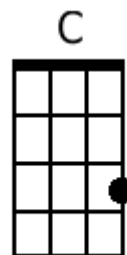

You're the One - Petula Clark

Each chord symbol = 4 beats unless otherwise noted. SN=E

C Every time we meet

Am Everything is sweet

D Oh, you're so tender, I must surrender

Am My love is your love, now and forever

- Chorus -

G You're the one that I long to kiss, baby,

D You're the one that I really miss

G You're the one that I'm dreamin of, baby,

D You're the one that I love

C Keep me in your heart

Am Never let us part