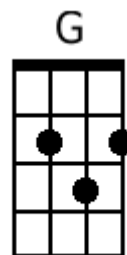

You're the One - Petula Clark

Each chord symbol = 4 beats unless otherwise noted. SN=E

C Every time we meet

Am Everything is sweet

D Oh, you're so tender, I must surrender

Am My love is your love, now and forever

- Chorus -

G You're the one that I long to kiss, baby,

D You're the one that I really miss

G You're the one that I'm dreamin of, baby,

D You're the one that I love

C Keep me in your heart

Am Never let us part