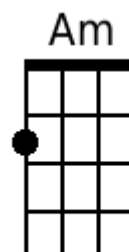

C Keep me in your heart

Am Never let us part

D Ooh, never leave me, please don't deceive me

Am I want you only, you must believe me