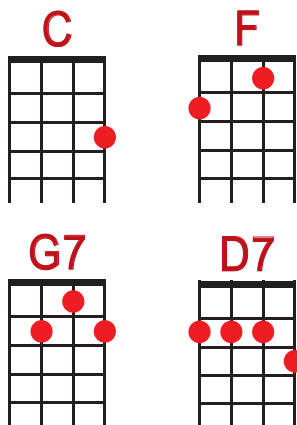

## by Buddy Holly & Norman Petty

Written by Buddy Holly and Norman Petty and recorded at Petty Studios in Clovis, New Mexico during the Summer of 1958. Petty was Holly's producer and manager. This was the last single Holly recorded with The Crickets. In the last few months of his life, he moved to New York and began recording with more elaborate production techniques, including string sections. Buddy Holly was known for his innovative guitar riffs, but he didn't play lead guitar on this one. A session guitarist named Tommy Allsup did. Allsup also played in Holly's band on his last tour. Many of Holly's fans consider this one of his best songs, but it was never released as a single. Linda Ronstadt had a hit with this in 1977. Her version went to #5 on the US charts.

# It's So Easy

C G7 F G7  
It's so easy to fall in love,

C F G7 C  
It's so easy to fall in love

C G7 F G7  
People tell me love's for fools,

C F G7 C  
So here I go, breaking all of the rules

C F  
It seems so easy (Seems so easy, Seems so easy)

C  
Oh woh woh so doggone easy (doggone easy, doggone easy)

F  
Umm-hmm, it seems so easy, (Seems so easy, Seems so easy, Seems so easy)

D7 G7  
Where you're concerned, my heart has learned

C G7 F G7  
It's so easy to fall in love,

C F G7 C  
It's so easy to fall in love

C G7 F G7  
It's so easy to fall in love,

C F G7 C  
It's so easy to fall in love

C G7 F G7  
Look into your heart and see

C F G7 C  
What your love book set apart for me