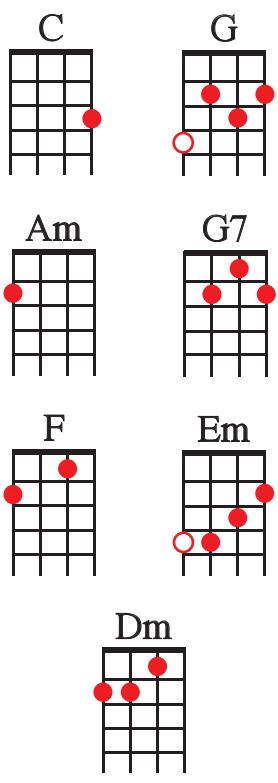

WILL YOU STILL LOVE ME TOMORROW?

Carole King

C Am F G
 Tonight you're mine completely
 C Am F G7
 You give your love so sweetly
 Em Am
 Tonight the light of love is in your eyes
 Dm F G7 C
 But will you love me tomorrow

C Am F G
 Is this a lasting treasure....
 C Am F G7
 Or just a moment's pleasure....
 Em Am
 Can I believe the magic of your charms
 Dm F G7 C
 But will you love me tomorrow

Am Em
 Tonight with words unspoken
 Am Em
 You say I'm the only one
 F C
 But will my heart be broken
 Am Dm G
 When the night meets the morning sun

C Am F G
 I'd like to know if your love
 C Am F G7
 Is a love I can be sure of
 Em Am
 So tell me now and I won't ask again
 Dm F G7 C
 Will you still love me...tomorrow