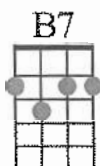

Autumn Leaves

413

by Joseph Kosma 1945
English lyrics by Johnny Mercer

Intro Am B7 Em

Em Am7 D7
The ... falling ... leaves

Gmaj7 Cmaj7
Drift by my window

Am B7
The falling leaves

Em
Of red and gold

Am7 D7
I see your lips

Gmaj7 Cmaj7
The summer kisses

Am B7
The sunburned hands

Em
I used to hold

B7
Since you went away

Em
The days grow long

Am7 D7
And soon I'll hear

Gmaj7 G6
Old winter's song