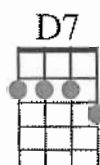

Autumn Leaves

413

by Joseph Kosma 1945
English lyrics by Johnny Mercer

Intro Am B7 Em

Em Am7 D7
The ... falling ... leaves

Gmaj7 Cmaj7
Drift by my window

Am B7
The falling leaves

Em
Of red and gold

Am7 D7
I see your lips

Gmaj7 Cmaj7
The summer kisses

Am B7
The sunburned hands

Em
I used to hold

B7
Since you went away

Em
The days grow long

Am7 D7
And soon I'll hear

Gmaj7 G6
Old winter's song