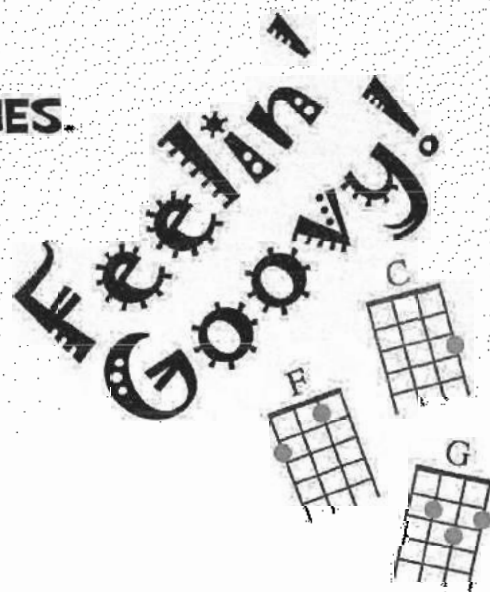

59TH STREET BRIDGE SONG

F C G C
SLOW DOWN, YOU MOVE TOO FAST.

F C G C
YOU GOT TO MAKE THE MORNING LAST.

F C G C
JUST KICKING DOWN THE COBBLE STONES.

F C G C
LOOKING FOR FUN AND FEELIN' GROOVY.

F C G C
BA DA, BA DA, BA DA, FEELIN' GROOVY.

F C G C
HELLO LAMP-POST, WHATCHA KNOWIN'?

F C G C
I'VE COME TO WATCH YOUR FLOWERS GROWIN'.

F C G C
AIN'T CHA GOT NO RHYMES FOR ME?

F C G C
DOOT-IN' DOO-DOO FEELIN' GROOVY.

F C G C
I'VE GOT NO DEEDS TO DO NO PROMISES TO KEEP.

F C G C
I'M DIAPPLED AND DROWSY AND READY TO SLEEP.

F C G C
LET THE MORNING TIME DROP ALL ITS PETALS ON ME.

F C G C
LIFE, I LOVE YOU, ALL IS GROOVY.

F C G C
LIFE, I LOVE YOU, ALL IS GROOVY...

THE TITLE OF THIS SIMON & GARFUNKEL
SONG REFERS TO NEW YORK'S QUEENS-
BORO BRIDGE. IT WAS RECORDED IN 1966