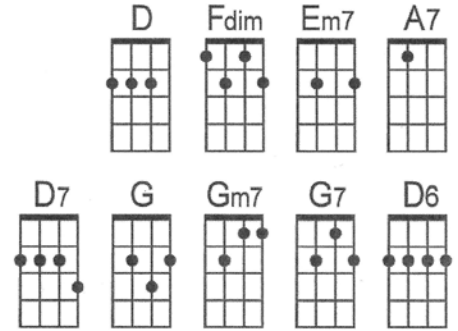

678

D Fdim Em7 A7
 I love coffee, I love tea,
Em7 A7 D
 I love the Java Jive and it loves me,
D7 G Gm7
 Coffee and tea and the jivin' and me,
D A7 D A7
 A cup, a cup, a cup, a cup, a cup!

D Fdim Em7 A7
 I love java, sweet and hot,
Em7 A7 D
 Whoops! Mr. Moto, I'm a coffee pot,
D7 G Gm7
 Shoot me the pot, and I'll pour me a shot,
D A7 D D7
 A cup, a cup, a cup, a cup, a cup!

G7
 Oh, slip me a slug from that wonderful mug,
D
 And I'll cut a rug till I'm snug in the jug.
D nc Fdim A7 Em7 A7
 A slice of onion and a raw one, draw one.
Em7 A7
 Waiter! Waiter! Percolator!

D Fdim Em7 A7
 I love coffee, I love tea,
Em7 A7 D
 I love the Java Jive and it loves me,
D7 G Gm7
 Coffee and tea and the jivin' and me,
D A7 D
 A cup, a cup, a cup, a cup, a cup!

D Fdim Em7 A7
 I love java, sweet and hot,
Em7 A7 D
 Whoops! Mr. Moto, I'm a coffee pot,
D7 G Gm7
 Shoot me the pot, and I'll pour me a shot,
D A7 D D7
 A cup, a cup, a cup, a cup, a cup!

G7
 Oh, pour me a slug from the wonderful mug,
D
 And I'll cut a rug till I'm snug in the jug.
D nc Fdim A7 Em7 A7
 Drop a nickel in the pot, Joe. Takin' it slow.
Em7 A7
 Waiter! Waiter! Percolator!

D Fdim Em7 A7
 I love coffee, I love tea,
Em7 A7 D
 I love the Java Jive and it loves me,
D7 G Gm7
 Coffee and tea and the jivin' and me,
D A7 D D6
 A cup, a cup, a cup, a cup, a cup...boy!