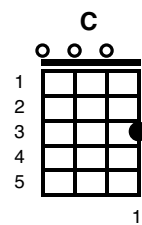

Blue Bayou

Key of F

Linda Ronstadt

Intro: (flute)

F

I feel so bad I got a worried mind

C7

I'm so lonesome all the time

If I could only see that familiar sunrise

C F

Through sleepy eyes how happy I'd be

F

Gonna see my baby again

C7

Gonna be with some of my friends

F

C F

Through sleepy eyes how happy I'd be

Instrumental lead: C D E F E E D

C D E F E E D

C D E F E E D C F F D C

Chords played w/ instrumental

F C7 F C7 F

F C7 F C7 F