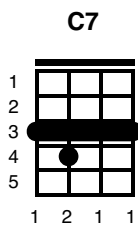

Blue Bayou

Key of F

Linda Ronstadt

Intro: (flute)

F

I feel so bad I got a worried mind

C7

I'm so lonesome all the time

C F

Through sleepy eyes how happy I'd be

Instrumental lead: C D E F E E D

C D E F E E D

C D E F E E D C F F D C

Chords played w/ instrumental

F C7 F C7 F

F C7 F C7 F