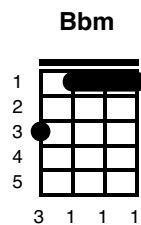

Blue Bayou

Key of F

Linda Ronstadt

Intro: (flute)

F

I feel so bad I got a worried mind

C7

I'm so lonesome all the time

If I could only see that familiar sunrise

C F

Through sleepy eyes how happy I'd be

F

Gonna see my baby again

C7

Gonna be with some of my friends

F

C F

Through sleepy eyes how happy I'd be

Instrumental lead: C D E F E E D

C D E F E E D

C D E F E E D C F F D C

Chords played w/ instrumental

F C7 F C7 F

F C7 F C7 F