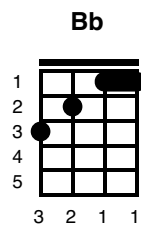

Blue Bayou

Key of F

Linda Ronstadt

Intro: (flute)

F

I feel so bad I got a worried mind

C7

I'm so lonesome all the time

If I could only see that familiar sunrise

C F

Through sleepy eyes how happy I'd be

F

Gonna see my baby again

C7

Gonna be with some of my friends

F

C F

Through sleepy eyes how happy I'd be

Instrumental lead: C D E F E E D

C D E F E E D

C D E F E E D C F F D C

Chords played w/ instrumental

F C7 F C7 F

F C7 F C7 F