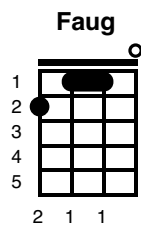

Blue Bayou

Key of F

Linda Ronstadt

Intro: (flute)

F

I feel so bad I got a worried mind

C7

I'm so lonesome all the time

If I could only see that familiar sunrise

C F

Through sleepy eyes how happy I'd be

F

Gonna see my baby again

C7

Gonna be with some of my friends

F

C F

Through sleepy eyes how happy I'd be

Instrumental lead: C D E F E E D

C D E F E E D

C D E F E E D C F F D C

Chords played w/ instrumental

F C7 F C7 F

F C7 F C7 F