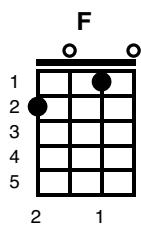

Blue Bayou

Key of F

Linda Ronstadt

Intro: (flute)

F

I feel so bad I got a worried mind

C7

I'm so lonesome all the time

If I could only see that familiar sunrise

C F

Through sleepy eyes how happy I'd be

F

Gonna see my baby again

C7

Gonna be with some of my friends

F

C F

Through sleepy eyes how happy I'd be

Instrumental lead: C D E F E E D

C D E F E E D

C D E F E E D C F F D C

Chords played w/ instrumental

F C7 F C7 F

F C7 F C7 F