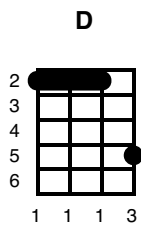

Blue Bayou

Key of F

Linda Ronstadt

Intro: (flute)

F

I feel so bad I got a worried mind

C7

I'm so lonesome all the time

If I could only see that familiar sunrise

C F

Through sleepy eyes how happy I'd be

F

Gonna see my baby again

C7

Gonna be with some of my friends

F

C F

Through sleepy eyes how happy I'd be

Instrumental lead: C D E F E E D

C D E F E E D

C D E F E E D C F F D C

Chords played w/ instrumental

F C7 F C7 F

F C7 F C7 F