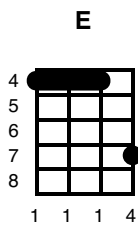

Blue Bayou

Key of F

Linda Ronstadt

Intro: (flute)

F

I feel so bad I got a worried mind

C7

I'm so lonesome all the time

C F

Through sleepy eyes how happy I'd be

Instrumental lead: C D E F E E D

C D E F E E D

C D E F E E D C F F D C

Chords played w/ instrumental

F C7 F C7 F

F C7 F C7 F