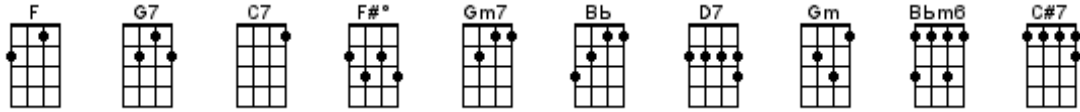

## By The Light Of The Silvery Moon (424)

F G7 C7 F#° Gm7 Bb D7 Gm Bbm6 C#7  
 F G7 C7  
 By the light of the silvery moon, I want to spoon,  
 F F#dim Gm7 C7  
 to my honey I'll croon love's tune  
 F Bb D7 Gm  
 Honey-moon, keep a shinin' in June  
 Bbm6 F Bbm6 F  
 Your silvery beams will bring love's dreams,  
 G7 Gm7  
 We'll be cuddlin' soon,  
 C7 F Gm7 C7  
 by the silvery moon.  
 F  
 By the light (not the dark, but the light)  
 G7  
 of the silvery moon (not the sun, but the moon)  
 C7  
 I want to spoon (not knife, but spoon),  
 F F#dim Gm7 C7  
 to my honey I'll croon love's tune.  
 F  
 Honey-moon, (not the sun, but the moon),  
 Bb D7 Gm  
 keep a'shinin' in June (not May, but June)  
 Bbm6 F Bbm6 F  
 Your silvery beams will bring love's dreams,  
 G7 Gm7  
 we'll be cuddlin' soon, (not later, but soon)  
 C7 F C#7 C7 F  
 By the silvery moon (not the gold - en moon!)