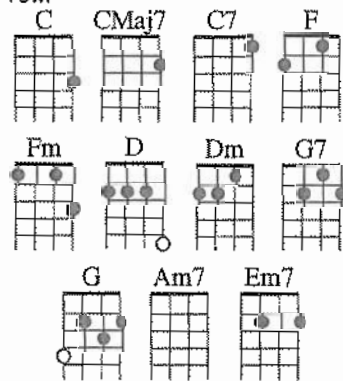

• Repeat Chorus •