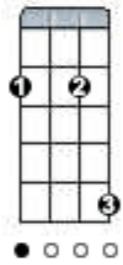

Em7 A7 D

Don't be cruel to a heart that's true

G A7

I don't want no other love

G A7 D

Baby it's just you I'm thinking of

Em7 A7 D

Don't be cruel to a heart that's true

Em7 A7 D

Don't be cruel to a heart that's true

G A7

I don't want no other love

G A7 D

Baby it's just you I'm thinking of

D

D7

G

Em

A7

Em7