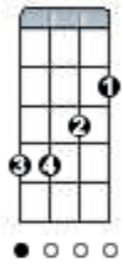

Em7 A7 D

Don't be cruel to a heart that's true

G A7

I don't want no other love

G A7 D

Baby it's just you I'm thinking of

Em7 A7 D

Don't be cruel to a heart that's true

Em7 A7 D

Don't be cruel to a heart that's true

G A7

I don't want no other love

G A7 D

Baby it's just you I'm thinking of

D

D7

G

Em

A7

Em7