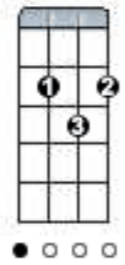

Em7 A7 D

Don't be cruel to a heart that's true

G A7

I don't want no other love

G A7 D

Baby it's just you I'm thinking of

Em7 A7 D

Don't be cruel to a heart that's true

Em7 A7 D

Don't be cruel to a heart that's true

G A7

I don't want no other love

G A7 D

Baby it's just you I'm thinking of

D

D7

G

Em

A7

Em7