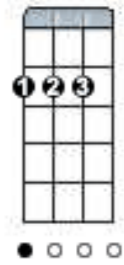

Don't Be Cruel

Key: D

Intro: D

 D D7
You know I can be found, sittin' all alone

 G D
If you can't come around, at least please telephone

 Em A7 D
Don't be cruel to a heart that's true

 D7
Baby if I made you mad with something I might have sai

 G D
Come on over here and love me, you know what I want you to say

 Em7 A7 D
Don't be cruel to a heart that's true

 G A7
Why should we be apart

 G A7 D
I really love you, Baby, cross my heart

 D7
Let's walk up to the preacher and let us say, "I do"

 G D
Then you'll know you have me, and I know that I'll have you

Em7 A7 D

Don't be cruel to a heart that's true

G A7

I don't want no other love

G A7 D

Baby it's just you I'm thinking of

Em7 A7 D

Don't be cruel to a heart that's true

Em7 A7 D

Don't be cruel to a heart that's true

G A7

I don't want no other love

G A7 D

Baby it's just you I'm thinking of

D