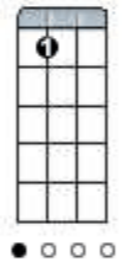

Don't Be Cruel

Key: D

Intro: D

 D D7
You know I can be found, sittin' all alone

 G D
If you can't come around, at least please telephone

 Em A7 D
Don't be cruel to a heart that's true

 D7
Baby if I made you mad with something I might have sai

 G D
Then you'll know you have me, and I know that I'll have you

Em7 A7 D

Don't be cruel to a heart that's true

G A7

I don't want no other love

G A7 D

Baby it's just you I'm thinking of

Em7 A7 D

Don't be cruel to a heart that's true

Em7 A7 D

Don't be cruel to a heart that's true

G A7

I don't want no other love

G A7 D

Baby it's just you I'm thinking of

D

D7

G

Em

A7

Em7