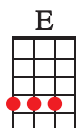

For No One

The Beatles

A **A/G#**
Your day breaks, your mind aches
F#m **F#m/E** **D** **G**
You find that all her words of kindness linger on

A
When she no longer needs you
A **A/G#**
She wakes up, she makes up
F#m **F#m/E** **D** **G**
She takes her time and doesn't feel she has to hurry

A
She no longer needs you

• **CHORUS**

Bm **F#7**
And in her eyes you see nothing
Bm **F#7**
No sign of love behind the tears cried for no one
Bm **Esus4** **E**
A love that should have lasted years

A **A/G#**
You want her, you need her
F#m **F#m/E** **D** **G**
And yet you don't believe her when she said her love is dead

A
You think she needs you

• **CHORUS**

A **A/G#**
You stay home, she goes out
F#m **F#m/E** **D** **G**
She says that long ago she knew someone but now he's gone

A
She doesn't need him

A **A/G#**
Your day breaks, your mind aches
F#m **F#m/E** **D**
There will be times when all the things she said