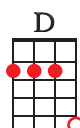

For No One

The Beatles

A **A/G#**
Your day breaks, your mind aches
F#m **F#m/E** **D** **G**
You find that all her words of kindness linger on

A
When she no longer needs you
A **A/G#**
She wakes up, she makes up
F#m **F#m/E** **D** **G**
She takes her time and doesn't feel she has to hurry

A
She no longer needs you

• **CHORUS**

Bm **F#7**
And in her eyes you see nothing
Bm **F#7**
No sign of love behind the tears cried for no one
Bm **Esus4** **E**
A love that should have lasted years

A **A/G#**
You want her, you need her
F#m **F#m/E** **D** **G**
And yet you don't believe her when she said her love is dead

A
You think she needs you

• **CHORUS**

A **A/G#**
You stay home, she goes out
F#m **F#m/E** **D** **G**
She says that long ago she knew someone but now he's gone

A
She doesn't need him

A **A/G#**
Your day breaks, your mind aches
F#m **F#m/E** **D**
There will be times when all the things she said