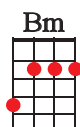

For No One

The Beatles

A **A/G#**
Your day breaks, your mind aches
F#m **F#m/E** **D** **G**
You find that all her words of kindness linger on

A
When she no longer needs you
A **A/G#**
She wakes up, she makes up
F#m **F#m/E** **D** **G**
She takes her time and doesn't feel she has to hurry

A
She no longer needs you

• **CHORUS**

Bm **F#7**
And in her eyes you see nothing
Bm **F#7**
No sign of love behind the tears cried for no one
Bm **Esus4** **E**
A love that should have lasted years

A **A/G#**
You want her, you need her
F#m **F#m/E** **D** **G**
And yet you don't believe her when she said her love is dead

A
You think she needs you

• **CHORUS**

A **A/G#**
You stay home, she goes out
F#m **F#m/E** **D** **G**
She says that long ago she knew someone but now he's gone

A
She doesn't need him

A **A/G#**
Your day breaks, your mind aches
F#m **F#m/E** **D**
There will be times when all the things she said