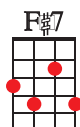

For No One

The Beatles

A **A/G#**
Your day breaks, your mind aches
F#m **F#m/E** **D** **G**
You find that all her words of kindness linger on

A
When she no longer needs you
A **A/G#**
She wakes up, she makes up
F#m **F#m/E** **D** **G**
She takes her time and doesn't feel she has to hurry

A
She no longer needs you

• **CHORUS**

Bm **F#7**
And in her eyes you see nothing
Bm **F#7**
No sign of love behind the tears cried for no one
Bm **Esus4** **E**
A love that should have lasted years

A **A/G#**
You want her, you need her
F#m **F#m/E** **D** **G**
And yet you don't believe her when she said her love is dead

A
You think she needs you

• **CHORUS**

A **A/G#**
You stay home, she goes out
F#m **F#m/E** **D** **G**
She says that long ago she knew someone but now he's gone

A
She doesn't need him

A **A/G#**
Your day breaks, your mind aches
F#m **F#m/E** **D**
There will be times when all the things she said