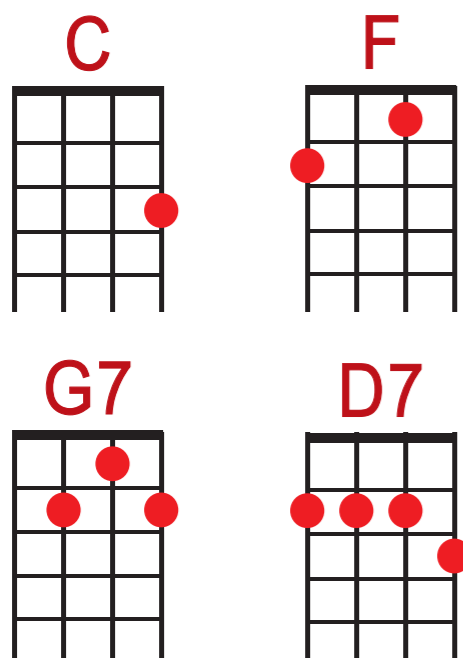

by Buddy Holly & Norman Petty

Written by Buddy Holly and Norman Petty and recorded at Petty Studios in Clovis, New Mexico during the Summer of 1958. Petty was Holly's producer and manager. This was the last single Holly recorded with The Crickets. In the last few months of his life, he moved to New York and began recording with more elaborate production techniques, including string sections. Buddy Holly was known for his innovative guitar riffs, but he didn't play lead guitar on this one. A session guitarist named Tommy Allsup did. Allsup also played in Holly's band on his last tour. Many of Holly's fans consider this one of his best songs, but it was never released as a single. Linda Ronstadt had a hit with this in 1977. Her version went to #5 on the US charts.

It's So Easy

C G7 F G7
It's so easy to fall in love, **intro first 2 lines**

C F G7 C
It's so easy to fall in love

C G7 F G7
People tell me love's for fools,

C F G7 C
So here I go, breaking all of the rules

C G7 F G7
It's so easy to fall in love,

C F G7 C
It's so easy to fall in love

C G7 F G7
It's so easy to fall in love,

C F G7 C
It's so easy to fall in love

end here

C G7 F G7
Look into your heart and see

C F G7 C
What your love book set apart for me