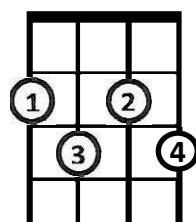

Jingle Bell Rock – C

Chord symbols are 4 beats each unless otherwise noted

VERSE 1

C// CM7// C6// CM7//C6// CM7// Dm// G7//
Jingle bell, jingle bell, jingle bell rock, jingle bells swing and jingle bells ring
Dm// G7// Dm// G7//Dm G7
Snowing and blowing up bushels of fun, now the jingle hop has begun

VERSE 2

C// CM7// C6// CM7//C6// CM7// Dm// G7//
Jingle bell, jingle bell, jingle bell rock, jingle bells chime in jingle bell time
Dm// G7// Dm// G7// Dm//G7// C
Dancing and prancing in Jingle Bell Square, in the frosty air

CHORUS

F F#dim C C7
What a bright time, it's the right time, to rock the night away
F D7 G7/ tacet
Jingle bell time is a swell time, to go gliding in a one-horse sleigh

VERSE 3

C// CM7// C6// CM7//C6//CM7// A7
Giddy-up jingle horse, pick up your feet, jingle around the clock
F Fm D7// G7// C
Mix and a-mingle in the jingling beat, that's the jingle bell rock.

CHORUS

VERSE 3

END (tag)

D7// G7// D7// G7// D7// G7// C C/G7/C
That's the jingle bell, that's the jingle bell, that's the jingle bell rock

CM7

C6

F#dim

Fm