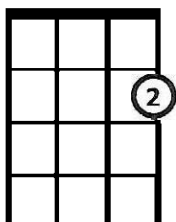

Jingle Bell Rock – C

Chord symbols are 4 beats each unless otherwise noted

VERSE 1

C// CM7// C6// CM7//C6// CM7// Dm// G7//
Jingle bell, jingle bell, jingle bell rock, jingle bells swing and jingle bells ring
Dm// G7// Dm// G7//Dm G7
Snowing and blowing up bushels of fun, now the jingle hop has begun

VERSE 2

C// CM7// C6// CM7//C6// CM7// Dm// G7//
Jingle bell, jingle bell, jingle bell rock, jingle bells chime in jingle bell time
Dm// G7// Dm// G7// Dm//G7// C
Dancing and prancing in Jingle Bell Square, in the frosty air

CHORUS

F F#dim C C7
What a bright time, it's the right time, to rock the night away
F D7 G7/ tacet
Jingle bell time is a swell time, to go gliding in a one-horse sleigh

VERSE 3

C// CM7// C6// CM7//C6//CM7// A7
Giddy-up jingle horse, pick up your feet, jingle around the clock
F Fm D7// G7// C
Mix and a-mingle in the jingling beat, that's the jingle bell rock.

CHORUS

VERSE 3

END (tag)

D7// G7// D7// G7// D7// G7// C C/G7/C
That's the jingle bell, that's the jingle bell, that's the jingle bell rock

CM7