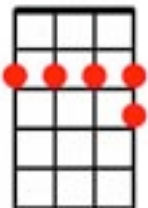

You're A Grand Old Flag / Yankee Doodle Boy (Medley)

(George M. Cohan)

Chords
used in
this song:

Cmaj

G7

D7

A7

Dmin

C
You're a grand old flag, you're a high-flying flag

G7

And forever in peace may you wave

C

You're the emblem of the land I love

D7

G7

The home of the free and the brave...

C

Ev'ry heart beats true 'neath the Red, White and Blue

A7

Dm

Where there's never a boast or brag

C

G7

But should auld acquaintance be forgot

C

D7

I've got a Yankee Doodle sweetheart

G7

C

She's my Yankee Doodle joy

C

Yankee Doodle came to London just to ride the ponies