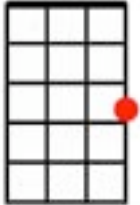

You're A Grand Old Flag / Yankee Doodle Boy (Medley)

(George M. Cohan)

Chords
used in
this song:

Cmaj

G7

D7

A7

Dmin

C
You're a grand old flag, you're a high-flying flag

G7

And forever in peace may you wave

C

You're the emblem of the land I love

D7

G7

The home of the free and the brave...

C

Ev'ry heart beats true 'neath the Red, White and Blue

A7

Dm

Where there's never a boast or brag

C

G7

But should auld acquaintance be forgot

C

D7

I've got a Yankee Doodle sweetheart

G7

C

She's my Yankee Doodle joy

C

Yankee Doodle came to London just to ride the ponies