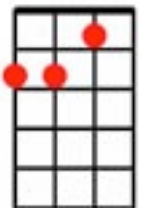

You're A Grand Old Flag / Yankee Doodle Boy (Medley)

(George M. Cohan)

Chords
used in
this song:

Cmaj

G7

D7

A7

Dmin

C
You're a grand old flag, you're a high-flying flag

G7

And forever in peace may you wave

C

You're the emblem of the land I love

D7

G7

The home of the free and the brave...

C

Ev'ry heart beats true 'neath the Red, White and Blue

A7

Dm

Where there's never a boast or brag

C

G7

But should auld acquaintance be forgot

C

D7

I've got a Yankee Doodle sweetheart

G7

C

She's my Yankee Doodle joy

C

Yankee Doodle came to London just to ride the ponies