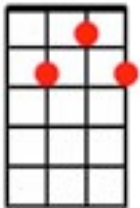

You're A Grand Old Flag / Yankee Doodle Boy (Medley)

(George M. Cohan)

Chords
used in
this song:

Cmaj

G7

D7

A7

Dmin

C
You're a grand old flag, you're a high-flying flag

G7

And forever in peace may you wave

C

You're the emblem of the land I love

D7

G7

The home of the free and the brave...

D7

G7

C

Keep your eye on the grand old flag

C

D7

I'm a Yankee Doodle Dandy

G7

C

D7

I've got a Yankee Doodle sweetheart

G7

C

She's my Yankee Doodle joy

C

Yankee Doodle came to London just to ride the ponies