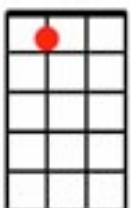

You're A Grand Old Flag / Yankee Doodle Boy (Medley)

(George M. Cohan)

Chords
used in
this song:

Cmaj

G7

D7

A7

Dmin

C
You're a grand old flag, you're a high-flying flag

G7

And forever in peace may you wave

C

You're the emblem of the land I love

D7

G7

The home of the free and the brave...