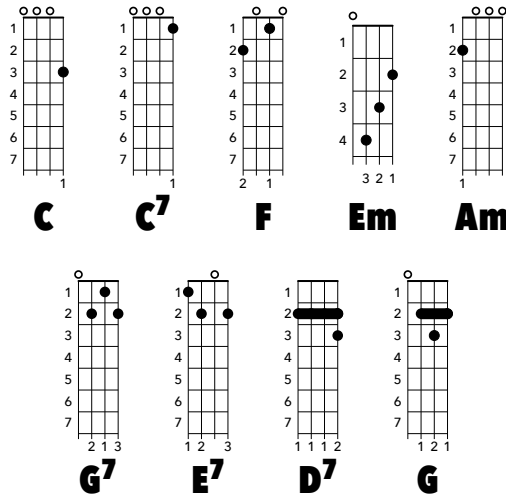

# 202U2 - A world of our own

C Major

Tom Springfield  
Ukulele Low G tuning

## Verse 1

**C**                      **C<sup>7</sup>**                      **F**                      **C**  
Close the door, light the light, we're staying home to - night,  
**Em**                      **Am**                      **F**                      **G<sup>7</sup>**  
Far a - way from the bustle and the bright city lights,  
**C**                      **E<sup>7</sup>**                      **F**                      **C**  
Let them all fade a - way, just leave us a - lone,  
**Em**                      **F**                      **G<sup>7</sup>**                      **C**                      **F**                      **C**  
And we'll live in a world of our own.

## Chorus

**C**                      **F**                      **G<sup>7</sup>**                      **C**  
We'll build a world of our own that no-one else can share,  
**Am**                      **D<sup>7</sup>**                      **G**                      **G<sup>7</sup>**  
All our sorrows we'll leave far be - hind us there,  
**C**                      **E<sup>7</sup>**                      **F**                      **C**  
And I know you will find, there'll be peace of mind,  
**Em**                      **F**                      **G<sup>7</sup>**                      **C**                      **F**                      **C**  
When we live in a world of our own.

Verse 2

**C** **C<sup>7</sup>** **F** **C**  
Oh my love, oh my love, I cried for you so much,  
**Em** **Am** **F** **G<sup>7</sup>**  
Lonely nights without sleeping while I longed for your touch,  
**C** **E<sup>7</sup>** **F** **C**  
Now your lips can e - rase the heartache I've known,  
**Em** **F** **G<sup>7</sup>** **C** **F** **C**  
Come with me to a world of our own.