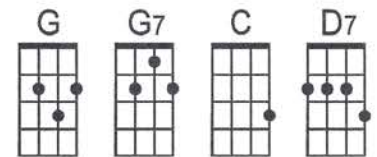

NC G/ G/ NC G/ G/
Oh well... goodbye...

NC G/ G/ NC
Although... I'll cry.

G7 C
Ain't that a shame?

G
My tears fell like rain.

G7 C
Ain't that a shame?

G
You're the one to blame.

G7 C
Ain't that a shame?

G G - G7
You're the one to blame!

Released by Imperial Records in 1955, "Ain't That a Shame" was a big hit for Domino, reaching #1 on the *Black Singles* chart and selling a million copies. It's ranked #438 on *Rolling Stone* magazine's list of *The 500 Greatest Songs of All Time*.