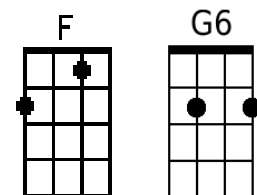

Blueberry Hill - C

[Blueberry Hill - YouTube](#)

Writers: Vincent Rose, Larry Stock and Al Lewis **Artist:** Fats Domino

Time 4/4 **Sing** on 2nd beat **SN=C** **NC=** No Chord **Rev.** 5-16-23

Intro: C// F// C/

Try DU DU DU DU strum and rock chords by playing and releasing additional strings.

NC F F C
I found my thrill on Blueberry Hill
C G7 G7 C// F// C/
On Blueberry Hill - where I found you

Can substitute G6 for Em and B7

NC F F C
The moon stood still -- on Blueberry Hill
C G7 G7 C// F// C/
It lingered un-til my dreams came true

Chorus:

G// C G C C/
The wind in the willow played love's sweet melody
NC Em B7 G G7/
But all of those vows we made were never to be.

NC F F C
Tho' we're a-part you're part of me still
C G7 G7 C// F// C//
For you were my thrill on Blueberry Hill

Chorus:

NC F F C
Tho' we're a-part you're part of me still
C G7 G7 C// F// C//
For you were my thrill on Blueberry Hill

[Slower to close]

NC G7 G7 C// F// C//
For you were my thrill on Blueberry Hill.