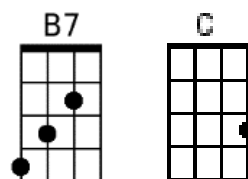

Blueberry Hill - C

[Blueberry Hill - YouTube](#)

Writers: Vincent Rose, Larry Stock and Al Lewis **Artist:** Fats Domino

Time 4/4 **Sing** on 2nd beat **SN=C** **NC=** No Chord **Rev.** 5-16-23

Intro: C// F// C/

Try DU DU DU DU strum and rock chords by playing and releasing additional strings.

NC F F C
I found my thrill on Blueberry Hill
C G7 G7 C// F// C/
On Blueberry Hill - where I found you

Can substitute G6 for Em and B7

NC F F C
The moon stood still -- on Blueberry Hill
C G7 G7 C// F// C/
It lingered un-til my dreams came true

Chorus:

G// C G C C/
The wind in the willow played love's sweet melody
NC Em B7 G G7/
But all of those vows we made were never to be.

[Slower to close]

NC G7 G7 C// F// C//
For you were my thrill on Blueberry Hill.