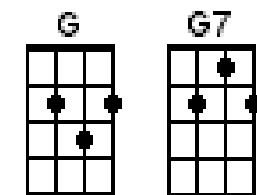

Blueberry Hill - C

[Blueberry Hill - YouTube](#)

Writers: Vincent Rose, Larry Stock and Al Lewis **Artist:** Fats Domino

Time 4/4 **Sing** on 2nd beat **SN=C** **NC=** No Chord **Rev.** 5-16-23

Intro: C// F// C/

Try DU DU DU DU strum and rock chords by playing and releasing additional strings.

NC F F C
I found my thrill on Blueberry Hill
C G7 G7 C// F// C/
On Blueberry Hill - where I found you

Can substitute G6 for Em and B7

NC F F C
The moon stood still -- on Blueberry Hill
C G7 G7 C// F// C/
It lingered un-til my dreams came true

Chorus:

G// C G C C/
The wind in the willow played love's sweet melody
NC Em B7 G G7/
But all of those vows we made were never to be.

NC F F C
Tho' we're a-part you're part of me still
C G7 G7 C// F// C//
For you were my thrill on Blueberry Hill

Chorus:

NC F F C
Tho' we're a-part you're part of me still
C G7 G7 C// F// C//
For you were my thrill on Blueberry Hill