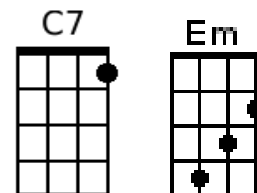

Blueberry Hill - C

[Blueberry Hill - YouTube](#)

Writers: Vincent Rose, Larry Stock and Al Lewis **Artist:** Fats Domino

Time 4/4 **Sing** on 2nd beat **SN=C** **NC=** No Chord **Rev.** 5-16-23

Intro: C// F// C/

Try DU DU DU DU strum and rock chords by playing and releasing additional strings.

NC F F C
I found my thrill on Blueberry Hill
C G7 G7 C// F// C/
On Blueberry Hill - where I found you

Can substitute G6 for Em and B7

NC F F C
The moon stood still -- on Blueberry Hill
C G7 G7 C// F// C/
It lingered un-til my dreams came true

Chorus:

G// C G C C/
The wind in the willow played love's sweet melody
NC Em B7 G G7/
But all of those vows we made were never to be.

[Slower to close]

NC G7 G7 C// F// C//
For you were my thrill on Blueberry Hill.