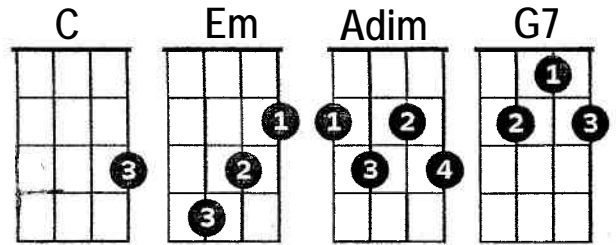

DREAM A LITTLE DREAM OF ME (Key of C)

C Em Adim G7
Stars shining bright above you

C Em A7
Night breezes seem to whisper "I love you"

F Fm
Birds singing in a sycamore tree

C Gaug G7
Dream a little dream of me.

C Em Adim G7
Say nightie-night and kiss me

C Em A7
Just hold me tight and tell me you'll miss me

F Fm
While I'm alone and blue as can be

C Gaug G7 C E7
Dream a little dream of me.

F#m Bm E7 A F#m Bm E7
Stars fading but I linger on, dear, still craving your kiss

A F#m Bm E7 A G7
I'm longing to linger till dawn, dear, just saying this.

C Em Adim G7
Sweet dreams till sunbeams find you

C Em A7
Sweet dreams that leave all worries behind you

F Fm C Gaug G7 C
But in your dreams whatever they be, dream a little dream of me.