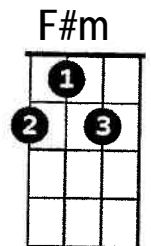

DREAM A LITTLE DREAM OF ME (Key of C)

C Em Adim G7
Stars shining bright above you

C Em A7
Night breezes seem to whisper "I love you"

F Fm
Birds singing in a sycamore tree

C Gaug G7
Dream a little dream of me.

C Em Adim G7
Say nightie-night and kiss me

C Em A7
Just hold me tight and tell me you'll miss me

F Fm
While I'm alone and blue as can be

C Gaug G7 C E7
Dream a little dream of me.

F#m Bm E7 A F#m Bm E7
Stars fading but I linger on, dear, still craving your kiss