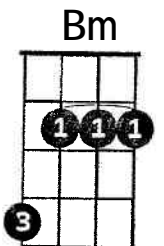

DREAM A LITTLE DREAM OF ME (Key of C)

C Em Adim G7
Stars shining bright above you

C Em A7
Night breezes seem to whisper "I love you"

F Fm
Birds singing in a sycamore tree

C Gaug G7
Dream a little dream of me.

C Em Adim G7
Say nightie-night and kiss me

C Em A7
Just hold me tight and tell me you'll miss me

F Fm
While I'm alone and blue as can be

C Gaug G7 C E7
Dream a little dream of me.

F#m Bm E7 A F#m Bm E7
Stars fading but I linger on, dear, still craving your kiss

A F#m Bm E7 A G7
I'm longing to linger till dawn, dear, just saying this.

C Em Adim G7
Sweet dreams till sunbeams find you

C Em A7
Sweet dreams that leave all worries behind you

F Fm C Gaug G7 C
But in your dreams whatever they be, dream a little dream of me.