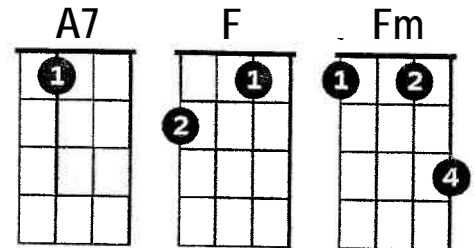

DREAM A LITTLE DREAM OF ME (Key of C)

C Em Adim G7
Stars shining bright above you

C Em A7
Night breezes seem to whisper "I love you"

F Fm
Birds singing in a sycamore tree

C Gaug G7
Dream a little dream of me.

C Em Adim G7
Say nightie-night and kiss me

C Em A7
Just hold me tight and tell me you'll miss me

F Fm
While I'm alone and blue as can be

C Gaug G7 C E7
Dream a little dream of me.

F#m Bm E7 A F#m Bm E7
Stars fading but I linger on, dear, still craving your kiss

A F#m Bm E7 A G7
I'm longing to linger till dawn, dear, just saying this.

C Em Adim G7
Sweet dreams till sunbeams find you

C Em A7
Sweet dreams that leave all worries behind you

F Fm C Gaug G7 C
But in your dreams whatever they be, dream a little dream of me.