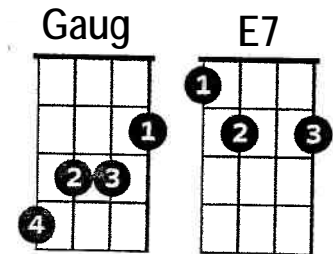

DREAM A LITTLE DREAM OF ME (Key of C)

C Em Adim G7
Stars shining bright above you

C Em A7
Night breezes seem to whisper "I love you"

F Fm
Birds singing in a sycamore tree

C Gaug G7
Dream a little dream of me.

C Em Adim G7
Say nightie-night and kiss me

C Em A7
Just hold me tight and tell me you'll miss me

F Fm
While I'm alone and blue as can be

C Gaug G7 C E7
Dream a little dream of me.

F#m Bm E7 A F#m Bm E7
Stars fading but I linger on, dear, still craving your kiss

A F#m Bm E7 A G7
I'm longing to linger till dawn, dear, just saying this.

C Em Adim G7
Sweet dreams till sunbeams find you

C Em A7
Sweet dreams that leave all worries behind you

F Fm C Gaug G7 C
But in your dreams whatever they be, dream a little dream of me.