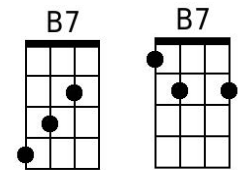

Eastbound And Down
 Recorded Jerry Reed
 Written by Jerry Reed and Dick Feller

GCEA DGBE

CHORUS

G A7
 Eastbound and down loaded up and truckin'
 C D7 G
 We're gonna do what they say can't be done

A7

We've got a long way to go and a short time to get there
 C D7 G
 I'm eastbound just watch ole Bandit run

V1

Em C

Keep your foot hard on the pedal son never mind them brakes
 A7 B7 Em
 Let it all hang out 'cause we got a run to make
 style="text-align: center;">C

The boys are thirsty in Atlanta and there's beer in Texarkana
 A7 B7
 And we'll bring it back no matter what it takes

CHORUS

V2

Em C

Ole Smokey's got them ears on and he's hot on your trail
 A7 B7 Em
 He aint gonna rest till you're in jail

So you got to dodge 'em and you got to duck 'em
 style="text-align: center;">C

You got to keep that diesel trucking
 A7 B7
 Just put that hammer down and give it hell