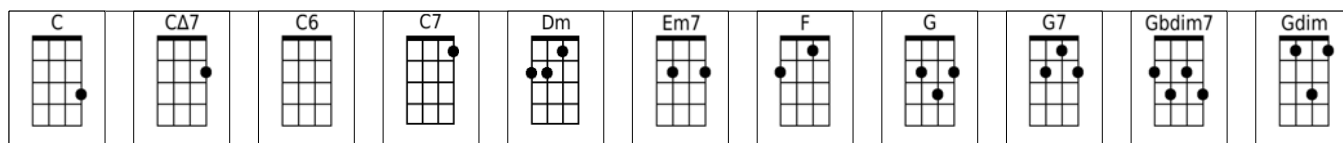

# I'LL HAVE TO SAY I LOVE YOU IN A SONG by Jim Croce

Intro: Cmaj7 / Em7 Gdim / Dm / G7 / (x2)

Cmaj7            C6 Em7    Dm                    G7  
 Well I know it's kind of late    I hope I didn't wake you  
          Cmaj7            C6 Em7    Dm                    G7  
 But what I got to say can't wait,    I know you'd under-stand  
 F                    Gbdim7                    E7                    Am F  
 Every time I tried to tell you the words just came out wrong  
          C                    G7                    F C  
 So I'll have to say I love you in a song.  
          Cmaj7            C6 Em7    Dm                    G7  
 Yeah I know it's kind of strange    but every time I'm near you  
          Cmaj7            C6 Em7    Dm                    G7  
 I just run out of things to say,    I know you'd under-stand  
 F                    Gbdim7                    E7                    Am F  
 Every time I tried to tell you the words just came out wrong  
          C                    G7                    F C  
 So I'll have to say I love you in a song.

Cmaj7 / Em7 Gdim / Dm / G7 / (x2)

F                    Gbdim7                    E7                    Am F  
 Every time I tried to tell you the words just came out wrong  
          C                    G7                    F C  
 So I'll have to say I love you in a song.  
          Cmaj7            C6 Em7    Dm                    G7  
 Well I know it's kind of late    I hope I didn't wake you  
          Cmaj7                            C6    Em7 Dm                    G7  
 But there's something that I just gotta say,    I know you'd understand  
 F                    Gbdim7                    E7                    Am F  
 Every time I tried to tell you the words just came out wrong  
          C                    G7                    F C  
 So I'll have to say I love you in a song.