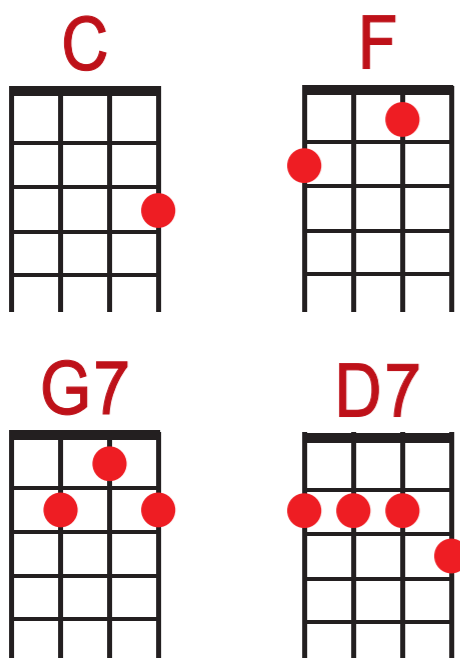

by Buddy Holly & Norman Petty

Written by Buddy Holly and Norman Petty and recorded at Petty Studios in Clovis, New Mexico during the Summer of 1958. Petty was Holly's producer and manager. This was the last single Holly recorded with The Crickets. In the last few months of his life, he moved to New York and began recording with more elaborate production techniques, including string sections. Buddy Holly was known for his innovative guitar riffs, but he didn't play lead guitar on this one. A session guitarist named Tommy Allsup did. Allsup also played in Holly's band on his last tour. Many of Holly's fans consider this one of his best songs, but it was never released as a single. Linda Ronstadt had a hit with this in 1977. Her version went to #5 on the US charts.

It's So Easy

C G7 F G7
It's so easy to fall in love,

C F G7 C
It's so easy to fall in love

C G7 F G7
People tell me love's for fools,

C F G7 C
So here I go, breaking all of the rules

C F
It seems so easy (Seems so easy, Seems so easy)

C
Oh woh woh so doggone easy (doggone easy, doggone easy)

F
Umm-hmm, it seems so easy, (Seems so easy, Seems so easy, Seems so easy)

D7 G7
Where you're concerned, my heart has learned

C G7 F G7
It's so easy to fall in love,

C F G7 C
It's so easy to fall in love

C G7 F G7
It's so easy to fall in love,

C F G7 C
It's so easy to fall in love

C G7 F G7
Look into your heart and see

C F G7 C
What your love book set apart for me

C F
It seems so easy (Seems so easy, Seems so easy)