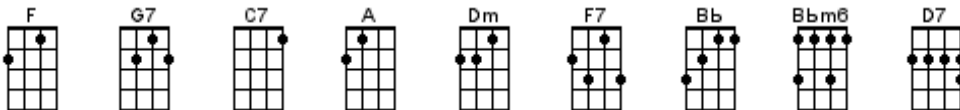

Love Me Tender - SN=C

F G7 C7 F
Love me tender, love me sweet; never let me go.
F G7 C7 F
You have made my life complete, and I love you so.

- Chorus -

F A Dm F7 Bb Bbm6 F
Love me tender, love me true, all my dreams fulfill.
D7 G7 C7 F
For, my darling, I love you, and I always will.

F G7 C7 F
Love me tender, love me long, take me to your heart.
F G7 C7 F
For it's there that I belong, and we'll never part.

- Chorus -

F A Dm F7 Bb Bbm6 F
Love me tender, love me true, all my dreams fulfill.
D7 G7 C7 F
For, my darling, I love you, and I always will.

D7 G7 C7 F
For, my darling, I love you, and I always will.

practice triplets