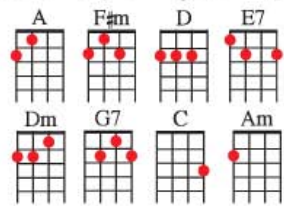

# Pretty Woman

Roy Orbison

A F#m A F#m  
 Pretty woman walking down the street    Pretty woman the kind I'd like to meet

D E7 A F#m Mercy!  
 Pretty woman I don't believe you, you're not the truth    No one could look as good as you

A F#m A F#m  
 Pretty woman won't you pardon me    Pretty woman I couldn't help but see

D E7 Rrrrrrr...  
 Pretty woman    That you look lovely as can be    Are you lonely just like me?

Dm G7 C Am Dm G7 C  
 Pretty woman stop a while    Pretty woman talk a while    Pretty woman give your smile to me

Dm G7 C Am Dm G7 C A  
 Pretty woman, yeah yeah yeah    Pretty woman look my way    Pretty woman say you'll stay with me-e

F#m Dm E7 A F#m Dm E7  
 'Cause I need you    I'll treat you right    Come with me baby    Be mine toni -1 -1 -glit