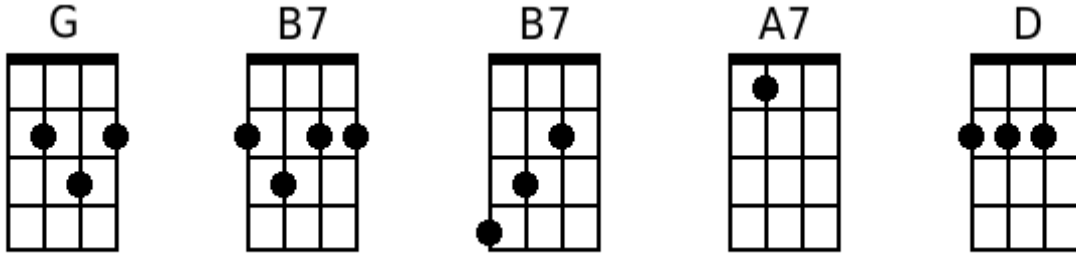

Sea of Love

Intro: G B7 C A7 G// C// G// D//

G B7
Come with me, my love

C A7
To the sea, the sea of love

G A7 G C G D
I want to tell you how much I love you

G B7
Do you remember when we met

C A7
That's the day I knew you were my pet

G A7 G C G G
I want to tell you how much I love you

D C D C B7 D
Come with me, to the sea of love!

G B7
Do you remember when we met

C A7
That's the day I knew you were my pet

G A7 G C G D
I want to tell you how much I love you

Repeat song. End with:

G A7 C G
I want to tell you how much I love you-oo!