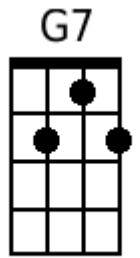

Sentimental Journey

SN=E

C Gonna take a sentimental journey **C**

C Gonna set my heart at ease **G7**

C Gonna make a sentimental journey **F7**

C To renew old memories **G7// C//**

C Got my bag, I got my reservation **C**

C Spent each dime I could afford **G7**

C Like a child in wild anticipation **F7**

C Long to hear that "All a-board" **G7**

F Seven, that's the time we leave, at seven **C**

C I'll be waitin' up for heaven **D7**

D7 Countin' ev'ry mile of

G7// Dm7// Gdim// G7// Railroad track that takes me back

C Never thought my heart could be so "yearn-y" **C**

C Why did I decide to roam? **G7**

C Gotta take this sentimental journey **F7**

C Sentimental journey home **G7**

repeat last 2 verses