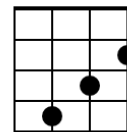

Shenandoah – G

(Each chord symbol = 4 beats unless otherwise noted 4/4 time. SN= low D)

G **G** **C// G** **G**
Oh Shenandoah I long to see you

C **D** **G** **G**
A-a way you rolling river

C **Em** **D// C//** **Cm**
Oh Shenandoah I long to hear you

G **Em** **Bm** **Bm//**
Away I'm bound away

Bm// **G** **D//G** **G**
Across the wide Missou-ri

G **G** **G** **C// G** **G**
Been a long long time since I last saw you

C **D** **G** **G**
A-a way you rolling river

C **Em** **D// C//** **Cm**
Been a long long time since I last saw you

G **Em** **Bm** **Bm//**
Away I'm bound away

Bm// **G** **D//G** **G**
Across the wide Missou-ri

G **G** **C//** **G** **G**
Oh Shenandoah I'm bound to leave you

G **Em** **Bm** **Bm//**
Away I'm bound away

Bm// **G** **D// G** **G/**
Across the wide Missou-ri

G

C

D

Em

Cm

Bm