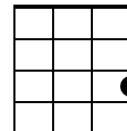

Shenandoah – G

(Each chord symbol = 4 beats unless otherwise noted 4/4 time. SN= low D)

G   **G**   **C// G**   **G**
Oh Shenandoah I long to see you

C   **D**   **G**   **G**
A-a way you rolling river

C   **Em**   **D// C//**   **Cm**
Oh Shenandoah I long to hear you

G   **Em**   **Bm**   **Bm//**
Away I'm bound away

Bm//   **G**   **D//G**   **G**
Across the wide Missou-ri

G   **G**   **G**   **C// G**   **G**
Been a long long time since I last saw you

C   **D**   **G**   **G**
A-a way you rolling river

C   **Em**   **D// C//**   **Cm**
Been a long long time since I last saw you

G   **Em**   **Bm**   **Bm//**
Away I'm bound away

Bm//   **G**   **D//G**   **G**
Across the wide Missou-ri

G   **G**   **C//**   **G**   **G**
Oh Shenandoah I'm bound to leave you

C   **D**   **G**   **G**
A-a way you rolling river

C   **Em**   **D// C//**   **Cm**
Oh Shenandoah I'll not deceive you

G   **Em**   **Bm**   **Bm//**
Away I'm bound away

Bm//   **G**   **D//G**   **G**
Across the wide Missou-ri

G   **Em**   **Bm**   **Bm//**
Away I'm bound away

Bm//   **G**   **D// G**   **G/**
Across the wide Missou-ri

G

C

D

Em

Cm

Bm