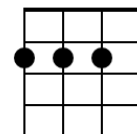

Shenandoah – G

(Each chord symbol = 4 beats unless otherwise noted 4/4 time. SN= low D)

G **G** **C// G** **G**
Oh Shenandoah I long to see you

C **D** **G** **G**
A-a way you rolling river

C **Em** **D// C//** **Cm**
Oh Shenandoah I long to hear you

G **Em** **Bm** **Bm//**
Away I'm bound away

Bm// **G** **D//G** **G**
Across the wide Missou-ri

G **G** **G** **C// G** **G**
Been a long long time since I last saw you

C **D** **G** **G**
A-a way you rolling river

C **Em** **D// C//** **Cm**
Been a long long time since I last saw you

G **Em** **Bm** **Bm//**
Away I'm bound away

Bm// **G** **D//G** **G**
Across the wide Missou-ri

G **G** **C//** **G** **G**
Oh Shenandoah I'm bound to leave you

G **Em** **Bm** **Bm//**
Away I'm bound away

Bm// **G** **D// G** **G/**
Across the wide Missou-ri

G

C

D

Em

Cm

Bm