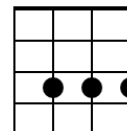

Shenandoah – G

(Each chord symbol = 4 beats unless otherwise noted 4/4 time. SN= low D)

G **G** **C// G** **G**
Oh Shenandoah I long to see you

C **D** **G** **G**
A-a way you rolling river

C **Em** **D// C//** **Cm**
Oh Shenandoah I long to hear you

G **Em** **Bm** **Bm//**
Away I'm bound away

Bm// **G** **D//G** **G**
Across the wide Missou-ri

G **G** **G** **C// G** **G**
Been a long long time since I last saw you

C **D** **G** **G**
A-a way you rolling river

C **Em** **D// C//** **Cm**
Been a long long time since I last saw you

G **Em** **Bm** **Bm//**
Away I'm bound away

Bm// **G** **D//G** **G**
Across the wide Missou-ri

G **G** **C//** **G** **G**
Oh Shenandoah I'm bound to leave you

G **Em** **Bm** **Bm//**
Away I'm bound away

Bm// **G** **D// G** **G/**
Across the wide Missou-ri

G

C

D

Em

Cm

Bm