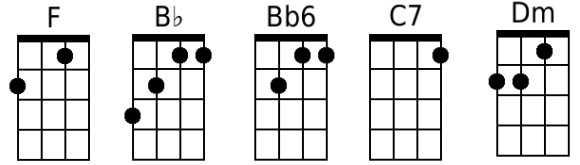

Sweet Caroline – F Neil Diamond 1969 SN = A

(Each chord symbol = 4 beats unless otherwise noted. ↓↓ Indicates two hard downstrokes for first two beats of that chord. NOTE: You may substitute a Bb6 for Bb

INTRO: 8 Beats of C7

F ↓↓ F Bb ↓↓ Bb F ↓↓ F C7 C7
Where it began, I can't begin to knowing. But then I know it's growing strong
F ↓↓ F Bb ↓↓ Bb F ↓↓ F C7 C7
Was in the spring, And spring became the summer. Who'd have believed you'd come along

F F Dm Dm C7 C7
Hands, touching hands. Reaching out,
Bb Bb C7 C7// Bb/ C7/
touching me, touching you

CHORUS

F Bb// Bb/ F/ Bb Bb C7 C7// Bb/ C7/
Sweet Caroline, Good times never seemed so good
F Bb// Bb/ F/ Bb Bb C7// Bb// C7// Bb//
I've been inclined, to believe they never would, but now I

F ↓↓ F Bb ↓↓ Bb F ↓↓ F C7 C7
Look at the night and it don't seem so lonely. We filled it up with only two
F ↓↓ F Bb ↓↓ Bb F ↓↓ F C7 C7
And when I hurt, hurting runs off my shoulders. How can I hurt when holding you?

F F Dm Dm C7 C7
Warm, touching warm Reaching out,
Bb Bb C7 C7// Bb/ C7/
touching me, touching you

CHORUS

F Bb// Bb/ F/ Bb Bb C7 C7// Bb/ C7/
Sweet Caroline, Good times never seemed so good
F Bb// Bb/ F/ Bb Bb C7// Bb// C7// Bb// C7
I've been inclined, to believe they never would, oh no no

F Bb// Bb/ F/ Bb Bb C7 C7// Bb/ C7/
Sweet Caroline, Good times never seemed so good
F Bb// Bb/ F/ Bb Bb C7 C7// Bb/ C7/
Sweet Caroline, I believe they never could
F Bb// Bb/ F/ Bb Bb C7 C7// Bb/ C7/
Sweet Caroline, Good times never seemed so good
F Bb// Bb/ F/ Bb Bb C7// Bb// C7// Bb// C7!
Sweet Caroline, I believe they never could, but now, I Sweet Caroline