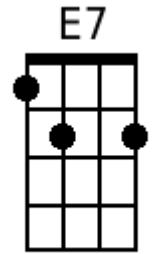

Sweet Pea - Amos Lee

Intro: C E7 Am D C Am F G C Am F G C

C E7
Sweet pea, apple of my eye

Am D
Don't know when and I don't know why

C Am F G C
You're the only reason I keep on coming home

C E7
Sweet pea, what's all this about

Am D
Don't get your way all you do is fuss and pout

C Am F G C
You're the only reason I keep on coming home

Bridge

E7
I like the Rock of Gibraltar, I always seem to falter

Am
And the words just get in the way

D
Oh I know I'm gonna crumble, I'm trying to stay humble

G
But I never think before I see

C E7
Sweet pea, keeper of my soul

Am D
I know sometimes I'm out of control

C Am F G
You're the only reason I keep on coming