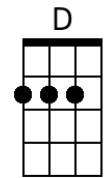

The Bird Song – A Victoria Vox

Each chord symbol = 4 beats unless otherwise noted. SN=A

Strum = chuck down U D U chuck down U D U
1 and 2 and 3 and 4 and

Intro: A A E7 E7 F#m F#m D D

VERSE 1

I'm gonna sing, sing like a bird,
A bird in the sky, the sky so high.
I'm gonna send, send you a song,
A song from my heart, my heart full of love.

BRIDGE

When you look in the mirror,
Tell me what do you see?
Do you see me in your eyes?
Al-though I can't be there every day,
You can hear me if you try,

VERSE 1

INSTRUMENTAL INTERLUDE (First verse 1 time)