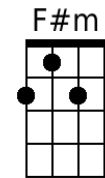

The Bird Song – A Victoria Vox

Each chord symbol = 4 beats unless otherwise noted. SN=A

Strum = chuck down U D U chuck down U D U
1 and 2 and 3 and 4 and

Intro: A A E7 E7 F#m F#m D D

VERSE 1

I'm gonna sing, sing like a bird,
A bird in the sky, the sky so high.
I'm gonna send, send you a song,
A song from my heart, my heart full of love.

BRIDGE

When you look in the mirror,
Tell me what do you see?
Do you see me in your eyes?
Al-though I can't be there every day,
You can hear me if you try,

VERSE 1

INSTRUMENTAL INTERLUDE (First verse 1 time)