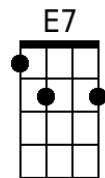

The Bird Song – A Victoria Vox

Each chord symbol = 4 beats unless otherwise noted. SN=A

Strum = chuck down U D U chuck down U D U
1 and 2 and 3 and 4 and

Intro: A A E7 E7 F#m F#m D D

VERSE 1

I'm gonna sing, sing like a bird,
A bird in the sky, the sky so high.
I'm gonna send, send you a song,
A song from my heart, my heart full of love.

BRIDGE

When you look in the mirror,
Tell me what do you see?
Do you see me in your eyes?
Al-though I can't be there every day,
You can hear me if you try,

VERSE 1

INSTRUMENTAL INTERLUDE (First verse 1 time)