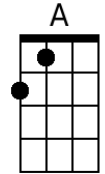

The Bird Song – A Victoria Vox

Each chord symbol = 4 beats unless otherwise noted. SN=A

Strum = chuck down U D U chuck down U D U
1 and 2 and 3 and 4 and

Intro: A A E7 E7 F#m F#m D D

VERSE 1

I'm gonna sing, sing like a bird,
A bird in the sky, the sky so high.
I'm gonna send, send you a song,
A song from my heart, my heart full of love.

BRIDGE

When you look in the mirror,
Tell me what do you see?
Do you see me in your eyes?
Al-though I can't be there every day,
You can hear me if you try,

VERSE 1

INSTRUMENTAL INTERLUDE (First verse 1 time)