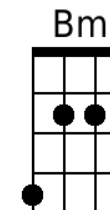

Try A Little Kindness – D Curt Sapaugh & Bobby Austin

Sung by Glen Campbell 1970

Every chord symbol = 4 beats unless otherwise noted. SN=G

Intro: D C// G// D C// G//

D **G** **D**
If you see your brother standing by the road
D **A** **G** **D**
With a heavy load from the seeds he sowed
D **D** **G** **D**
And if you see your sister falling by the way
D **A** **G** **D**
Just stop and say "you're going the wrong way"

CHORUS

D **A** **A**
You've got to try a little kindness,
G **D**
yes, show a little kindness
G **D** **A**
Just shine your light for everyone to see
A **G** **G**
And if you try a little kindness
D **Bm**
then you'll overlook the blindness
Em **A**
Of the broken-hearted people on
Em// A// D
the broken-hearted streets

Instrumental: D C// G// D C// G//

D **G** **D**
Don't walk a-round the down and out,
D **A** **G** **D**
lend a helping hand instead of doubt
D **D** **G** **D**
And the kindness that you show every day
D **A** **G** **D**
will help someone along their way