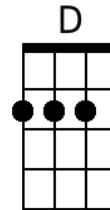

Try A Little Kindness – D Curt Sapaugh & Bobby Austin

Sung by Glen Campbell 1970

Every chord symbol = 4 beats unless otherwise noted. SN=G

Intro: D C// G// D C// G//

D **G** **D**
If you see your brother standing by the road
D **A** **G** **D**
With a heavy load from the seeds he sowed
D **D** **G** **D**
And if you see your sister falling by the way
D **A** **G** **D**
Just stop and say "you're going the wrong way"

CHORUS

D **A** **A**
You've got to try a little kindness,
G **D**
yes, show a little kindness
G **D** **A**
Just shine your light for everyone to see
A **G** **G**
And if you try a little kindness
D **Bm**
then you'll overlook the blindness
Em **A**
Of the broken-hearted people on
Em// A// D
the broken-hearted streets

Instrumental: D C// G// D C// G//

D **G** **D**
Don't walk a-round the down and out,
D **A** **G** **D**
lend a helping hand instead of doubt
D **D** **G** **D**
And the kindness that you show every day
D **A** **G** **D**
will help someone along their way