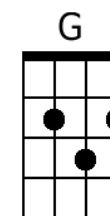

Try A Little Kindness – D Curt Sapaugh & Bobby Austin

Sung by Glen Campbell 1970

Every chord symbol = 4 beats unless otherwise noted. SN=G

Intro: D C// G// D C// G//

D **G** **D**
If you see your brother standing by the road
D **A** **G** **D**
With a heavy load from the seeds he sowed
D **D** **G** **D**
And if you see your sister falling by the way
D **A** **G** **D**
Just stop and say "you're going the wrong way"

CHORUS

D **A** **A**
You've got to try a little kindness,
G **D**
yes, show a little kindness
G **D** **A**
Just shine your light for everyone to see
A **G** **G**
And if you try a little kindness
D **Bm**
then you'll overlook the blindness
Em **A**
Of the broken-hearted people on
Em// A// D
the broken-hearted streets

Instrumental: D C// G// D C// G//

D **G** **D**
Don't walk a-round the down and out,
D **A** **G** **D**
lend a helping hand instead of doubt
D **D** **G** **D**
And the kindness that you show every day
D **A** **G** **D**
will help someone along their way