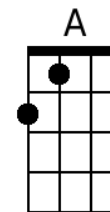

Try A Little Kindness – D Curt Sapaugh & Bobby Austin

Sung by Glen Campbell 1970

Every chord symbol = 4 beats unless otherwise noted. SN=G

Intro: D C// G// D C// G//

D **G** **D**
If you see your brother standing by the road
D **A** **G** **D**
With a heavy load from the seeds he sowed
D **D** **G** **D**
And if you see your sister falling by the way
D **A** **G** **D**
Just stop and say "you're going the wrong way"

CHORUS

D **A** **A**
You've got to try a little kindness,
G **D**
yes, show a little kindness
G **D** **A**
Just shine your light for everyone to see
A **G** **G**
And if you try a little kindness
D **Bm**
then you'll overlook the blindness
Em **A**
Of the broken-hearted people on
Em// A// D
the broken-hearted streets

Instrumental: D C// G// D C// G//

D **G** **D**
Don't walk a-round the down and out,
D **A** **G** **D**
lend a helping hand instead of doubt
D **D** **G** **D**
And the kindness that you show every day
D **A** **G** **D**
will help someone along their way