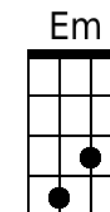

Instrumental: D C// G// D C// G//

D **G** **D**
Don't walk a-round the down and out,
D **A** **G** **D**
lend a helping hand instead of doubt
D **D** **G** **D**
And the kindness that you show every day
D **A** **G** **D**
will help someone along their way