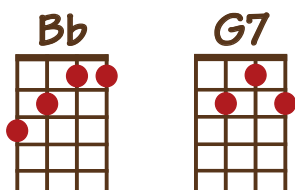

GH-4

WHEN YOU'RE SMILING

FISHER, GOODWIN AND SHAY 1928

Vamp on F. 1, 2, 12.
SN is low A

F **Am**
When your smiling, when your smiling

D7 **Gm**
The whole world smiles with you

Gm7
When your laughing, when your laughing

C7 **(Caug)** **F**
The sun comes shining through

F7
But when you're crying

Bb
You bring on the rain

G7
So stop your sighing

C7
Be happy again

C **F**
Keep on smiling

D7
'cause when your smiling

Gm **(Gm7-5)** **Am** **F**
the whole world smiles with you