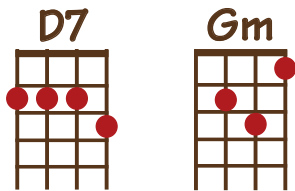

GH-4

WHEN YOU'RE SMILING

FISHER, GOODWIN AND SHAY 1928

Vamp on F. 1, 2, 12.
SN is low A

F **Am**
When your smiling, when your smiling

D7 **Gm**
The whole world smiles with you

Gm7
When your laughing, when your laughing

C7 **(Caug)** **F**
The sun comes shining through

F7
But when you're crying

Bb
You bring on the rain

G7
So stop your sighing

C7
Be happy again

C **F**
Keep on smiling

D7
'cause when your smiling

Gm **(Gm7-5)** **Am** **F**
the whole world smiles with you