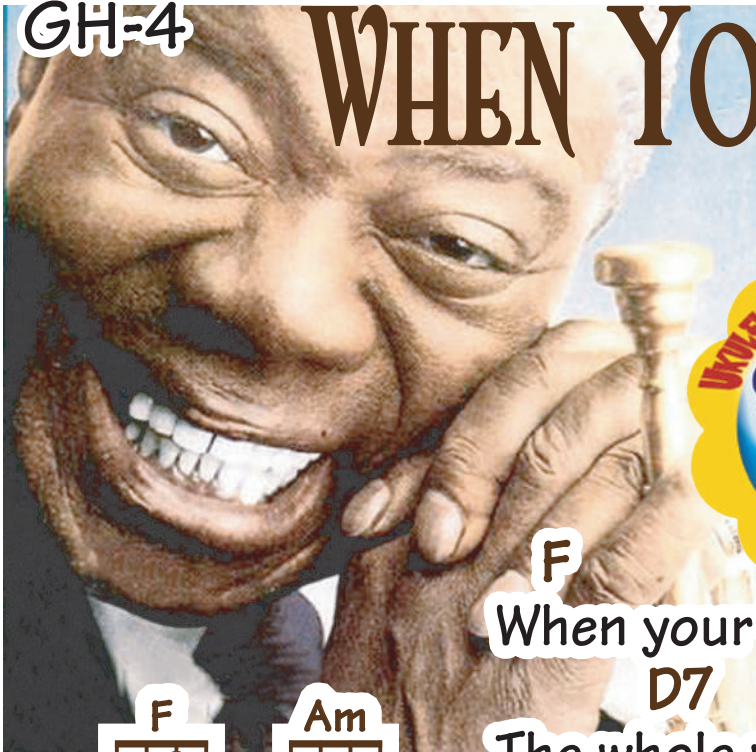

GH-4

WHEN YOU'RE SMILING

FISHER, GOODWIN AND SHAY 1928

Vamp on F. 1, 2, 12.
SN is low A

F **Am**
When your smiling, when your smiling

D7 **Gm**
The whole world smiles with you

Gm7
When your laughing, when your laughing

C7 **(Caug)** **F**
The sun comes shining through

F7
But when you're crying

Bb
You bring on the rain

G7
So stop your sighing

C7
Be happy again

C **F**
Keep on smiling

D7
'cause when your smiling

Gm **(Gm7-5)** **Am** **F**
the whole world smiles with you