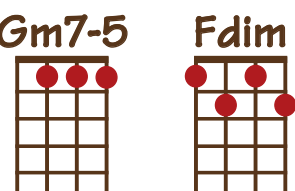

GH-4

WHEN YOU'RE SMILING

FISHER, GOODWIN AND SHAY 1928

Vamp on F. 1, 2, 12.
SN is low A

F **Am**
When your smiling, when your smiling

D7 **Gm**
The whole world smiles with you

Gm7
When your laughing, when your laughing

C7 **(Caug)** **F**
The sun comes shining through

F7
But when you're crying

Bb
You bring on the rain

G7
So stop your sighing

C7
Be happy again

C **F**
Keep on smiling

D7
'cause when your smiling

Gm **(Gm7-5)** **Am** **F**
the whole world smiles with you