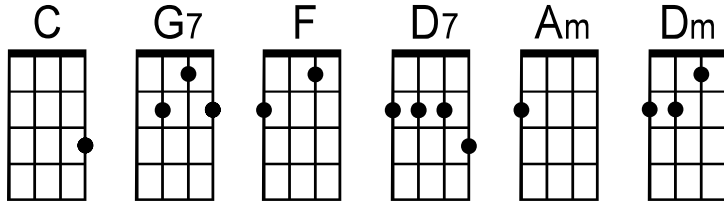

# Zip-A-Dee-Doo-Dah

by Allie Wrubel and Ray Gilbert (1945)  
(from Disney's "Song of the South")

C\ G7\ C . | F . C . | F . C . | D7 . G7 . |  
 Zipa- dee- doo-dah, zipa-dee-ay My, oh my, what a wonder - ful day  
 C\ G7\ C . | F . C . | F . C\ Am\ | Dm\ G\ C\  
 Plenty of sun- shine, headin' my way Zipa-dee-doo-dah, zipa- dee--ay!

. | G7 . . . | C . .  
**Bridge:** Mister blue-bird on my shoul-der,  
 . | D7 . . .  
 It's the truth, it's "ach'll,"  
 G\ (-----*tacet*-----)  
 Everything is "satisfach'll"

C\ G7\ C . | F . C . | F . C\ Am\ | D7\ G7\ C . |  
 Zipa-dee-doo-dah, zipa-dee-ay, Wonder-ful feel-ling, wonder-ful day!

**Instr:** C\ G7\ C . | F . C . | F . C . | D7 . G7 . |  
 C\ G7\ C . | F . C . | F . C\ Am\ | Dm\ G\ C\  
 (circled G)

. | G7 . . . | C . .  
**Bridge:** Mister blue-bird on my shoul-der,  
 . | D7 . . .  
 It's the truth, it's "ach'll,"  
 G\ (-----*tacet*-----)  
 Everything is "satisfach'll"