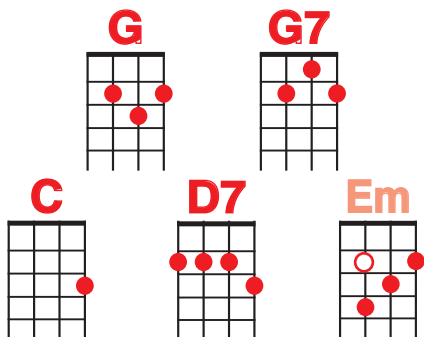

September 1948

Hank Williams

I Saw the Light

G
I wandered so aimless, life filled with sin **G7**
C
I wouldn't let my dear savior in **G**
G **(Em)**
Then Jesus came like a stranger in the night
G **D7** **G**
Praise the Lord I saw the light

C **G** **G7**
C I saw the light, I saw the light **G**
C No more darkness, no more night **G**
G **(Em)**
Now I'm so happy, no sorrow in sight
G **D7** **G**
Praise the Lord, I saw the light

G **G7**
Just like a blind man, I wandered along **G**
C Worries and fears, I claimed for my own **G**
G **(Em)**
Then like the blind man, that God gave back his sight
G **D7** **G**
Praise the Lord, I saw the light

CHORUS

G **G7**
I was a fool to wander and stray,
C For straight is the gate and narrow is the way **G**
G **(Em)**
Now, I have traded the wrong for the right
G **D7** **G**
Praise the Lord, I saw the light