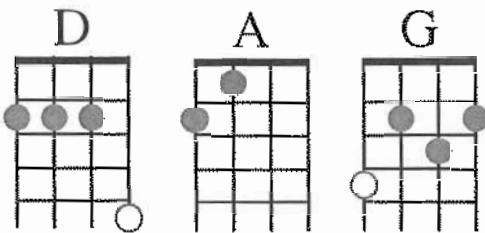

Bad

Moon

Rising

Creedence Clearwater Revival

This was the lead single from CCR's "Green River" album reaching #2 on the U.S. Billboard chart and #1 on the UK Chart for three week in September 1969

This became the theme song of the demonstrators during the People's Park riots in Berkeley, California, in 1969.