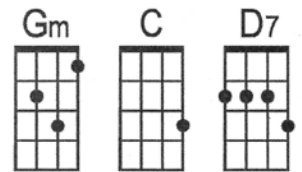

Evil Ways

By Clarence
"Sonny" Henry

INTRO VAMP : Gm // C // Gm // C //

Gm C Gm C Gm C Gm C Gm C
 You've got to change your evil ways, ba.-by, before I stop loving you,
 Gm C Gm C Gm C Gm C
 You've go to change, ba-by, and every word that I say is true,
 Gm C Gm C
 You've got me running, and hiding, all over town,
 Gm C Gm C
 You've got me sneaking, and peeping, and running around,
 D7 /////////////// NC Gm C
 This can't go on... Lord knows you got to change.
 Gm C Gm C Gm C
 Ba-by, baby,

Gm C Gm C Gm C Gm C
 When I come home, ba-by, my house is dark and my pots are cold.
 Gm C Gm C Gm C Gm C
 You're hanging 'round, ba-by, with Jean and Joan and a-who knows who.
 Gm C Gm C
 I'm getting tired, of waiting, and fooling around,
 Gm C Gm C
 I'll find somebody, that won't make, me feel like a clown,
 D7 /////////////// NC Gm C Gm C
 This can't go on... Lord knows you got to change.

INSTRUMENTAL SOLO VAMP : |Gm C| Gm C|:

Gm C Gm C Gm C Gm C
 When I come home, ba-by, my house is dark and my pots are cold.
 Gm C Gm C Gm C Gm C
 You're hanging 'round, ba-by, with Jean and Joan and a-who knows who.
 Gm C Gm C
 I'm getting tired, of waiting, and fooling around,
 Gm C Gm C
 I'll find somebody, that won't make, me feel like a clown,
 D7 /////////////// NC Gm C Gm C (VAMP & FADE OUT)
 This can't go on... Yeah, yeah, ye-ah!!