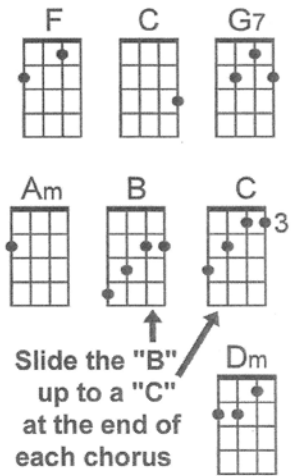

Ku'uipo

INTRO: | F | C | G7 | C (stop)

CHORUS:

NC C Am
 Ku'u-ipo I love you more today
 C Am
 More today than yesterday
 C F
 But I love you, less today
 G7 B C
 Less than I will tomor - row

C F
 See the sweet Hawaiian rose
 G7 C
 See it blossom see it grow
 C F
 That's the story of our love
 G7 C (stop)
 Ever since we said hello

CHORUS

C F
 As the years go passing by
 G7 C
 We'll recall our wedding day
 C F
 I will be there by your side
 G7 C (stop)
 You will always hear me say

CHORUS

C F G7 B C
 Ku'u-i-po, Ku'u-i-po, you're my Hawaiian sweet-heart
 (slowly with extra feeling)