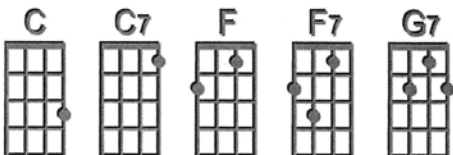

Stealin' Traditional

C **C7**
 Well, put your arms around me like a circle 'round the sun,
F **F7**
 I want to love you mama like your easy rider done.

C
H
O
R
U
S

C F C **C F C**
 If you don't believe I love you, look what a fool I've been,
C F C **C F C**
 If you don't believe I'm sinking, look what a hole I'm in,
C C7 **F** **F7**
 Stealin', stealin' pretty mama don't you tell on me,
C **G7** **C C**
 I'm stealin' back to my same old used-to-be.

C **C7**
 Well, the woman I love, she's just my height and size,
F **F7**
 She's a married woman, comes to see me sometimes. **CHORUS**

C **C7**
 Well I'm goin' up north, gonna see my girl,
F **F7**
 Sweetest thing in the whole wide world. **CHORUS**

KAZOO SOLO OVER VERSE & CHORUS CHORDS

C **C7**
 Drink good whiskey you'll be drunk all the time,
F **F7**
 Stay drunk baby, it'll ease your mind.

CHORUS, then END:

C **G7** **C F7 C - G7 - C**
 'Cause I'm stealin' back to my same old used-to-be.